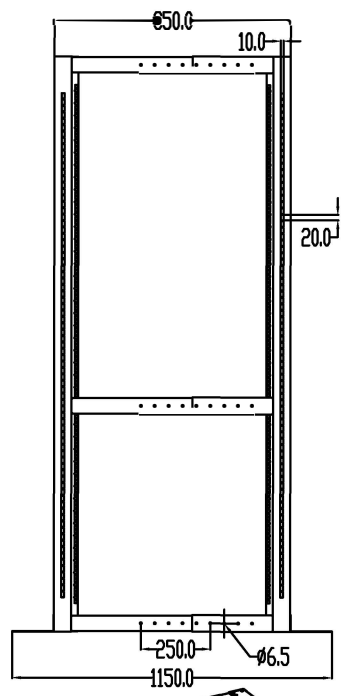

D  
C  
B  
A

D  
C  
B  
A

W=550mm  
D=600-950mm  
H=2070mm (42U)

The information in this drawing is the sole property of Wize AV. Any reproduction in part or as a whole without the written permission of Wize AV is prohibited.

[www.wize-av.com](http://www.wize-av.com) | [info@wize-av.com](mailto:info@wize-av.com)

Scale=1:1

TITLE:	Wize Pro
DWG.NO	W42UOR