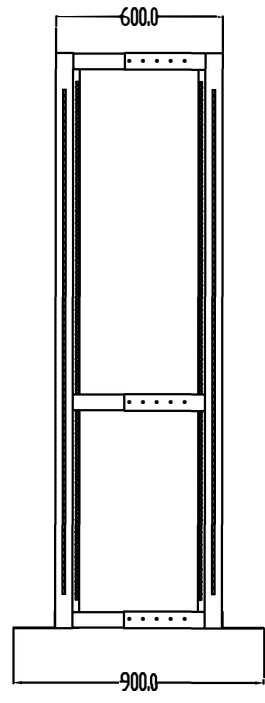

D  
C  
B  
A

D  
C  
B  
A

W=550mm  
D=600-950mm  
H=2070mm (42U)

The information in this drawing is the sole property of Wize AV. Any reproduction in part or as a whole without the written permission of Wize AV is prohibited.

[www.wize-av.com](http://www.wize-av.com) | [info@wize-av.com](mailto:info@wize-av.com)

Scale=1:1

TITLE:	Wize Pro
DWG.NO	W42UOR