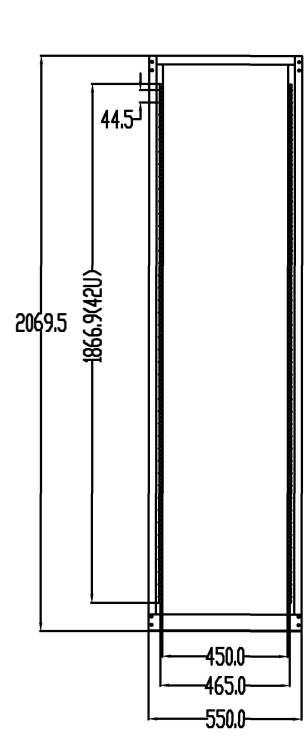

D  
C  
B  
A

D  
C  
B  
A

W=550mm  
D=600-950mm  
H=2070mm (42U)

The information in this drawing is the sole property of Wize AV. Any reproduction in part or as a whole without the written permission of Wize AV is prohibited.

[www.wize-av.com](http://www.wize-av.com) | [info@wize-av.com](mailto:info@wize-av.com)

Scale=1:1

TITLE:	Wize Pro
DWG.NO	W42UOR