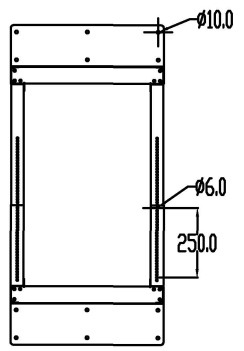

D  
C  
B  
A

D  
C  
B  
A

W=550mm  
D=600-950mm  
H=2070mm (42U)

The information in this drawing is the sole property of Wize AV. Any reproduction in part or as a whole without the written permission of Wize AV is prohibited.

[www.wize-av.com](http://www.wize-av.com) | [info@wize-av.com](mailto:info@wize-av.com)

Scale=1:1

TITLE:	Wize Pro
DWG.NO	W42UOR