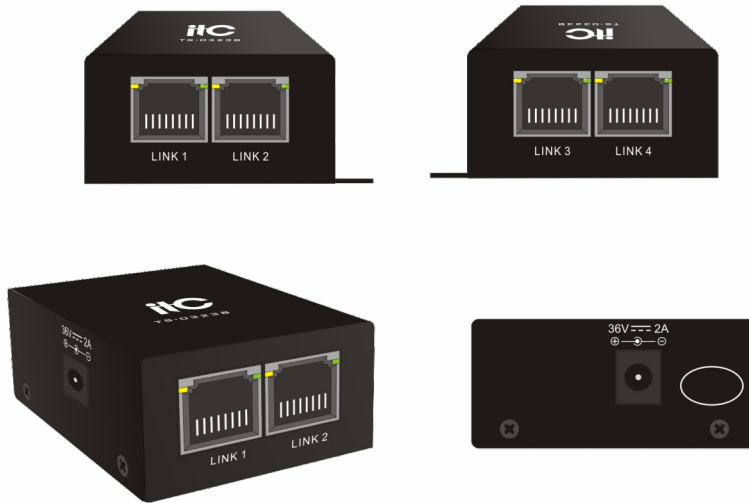

T-type Extension Box

TS-0323B

Feature:

- * Support network port extension function.
- * Support power supply function.
- * Support 100M network transmission, hand in hand cascade, and communication instructions.
- * Connected to the power adapter to realize long-distance power supply.
- * Each port supports IEEE802.3, IEEE802.3u, IEEE802.3x standards, and has strong anti-interference ability.

Specification:

Model	TS-0323B
Total power consumption	2W
Network port standard	IEEE802.3, IEEE802.3u, IEEE802.3x
Power supply	Power supply, network port power supply
Color	Black
Dimension	60×52.4×27mm (L×W×H)
Installation mode	Desktop
Weight	About 0.2kg