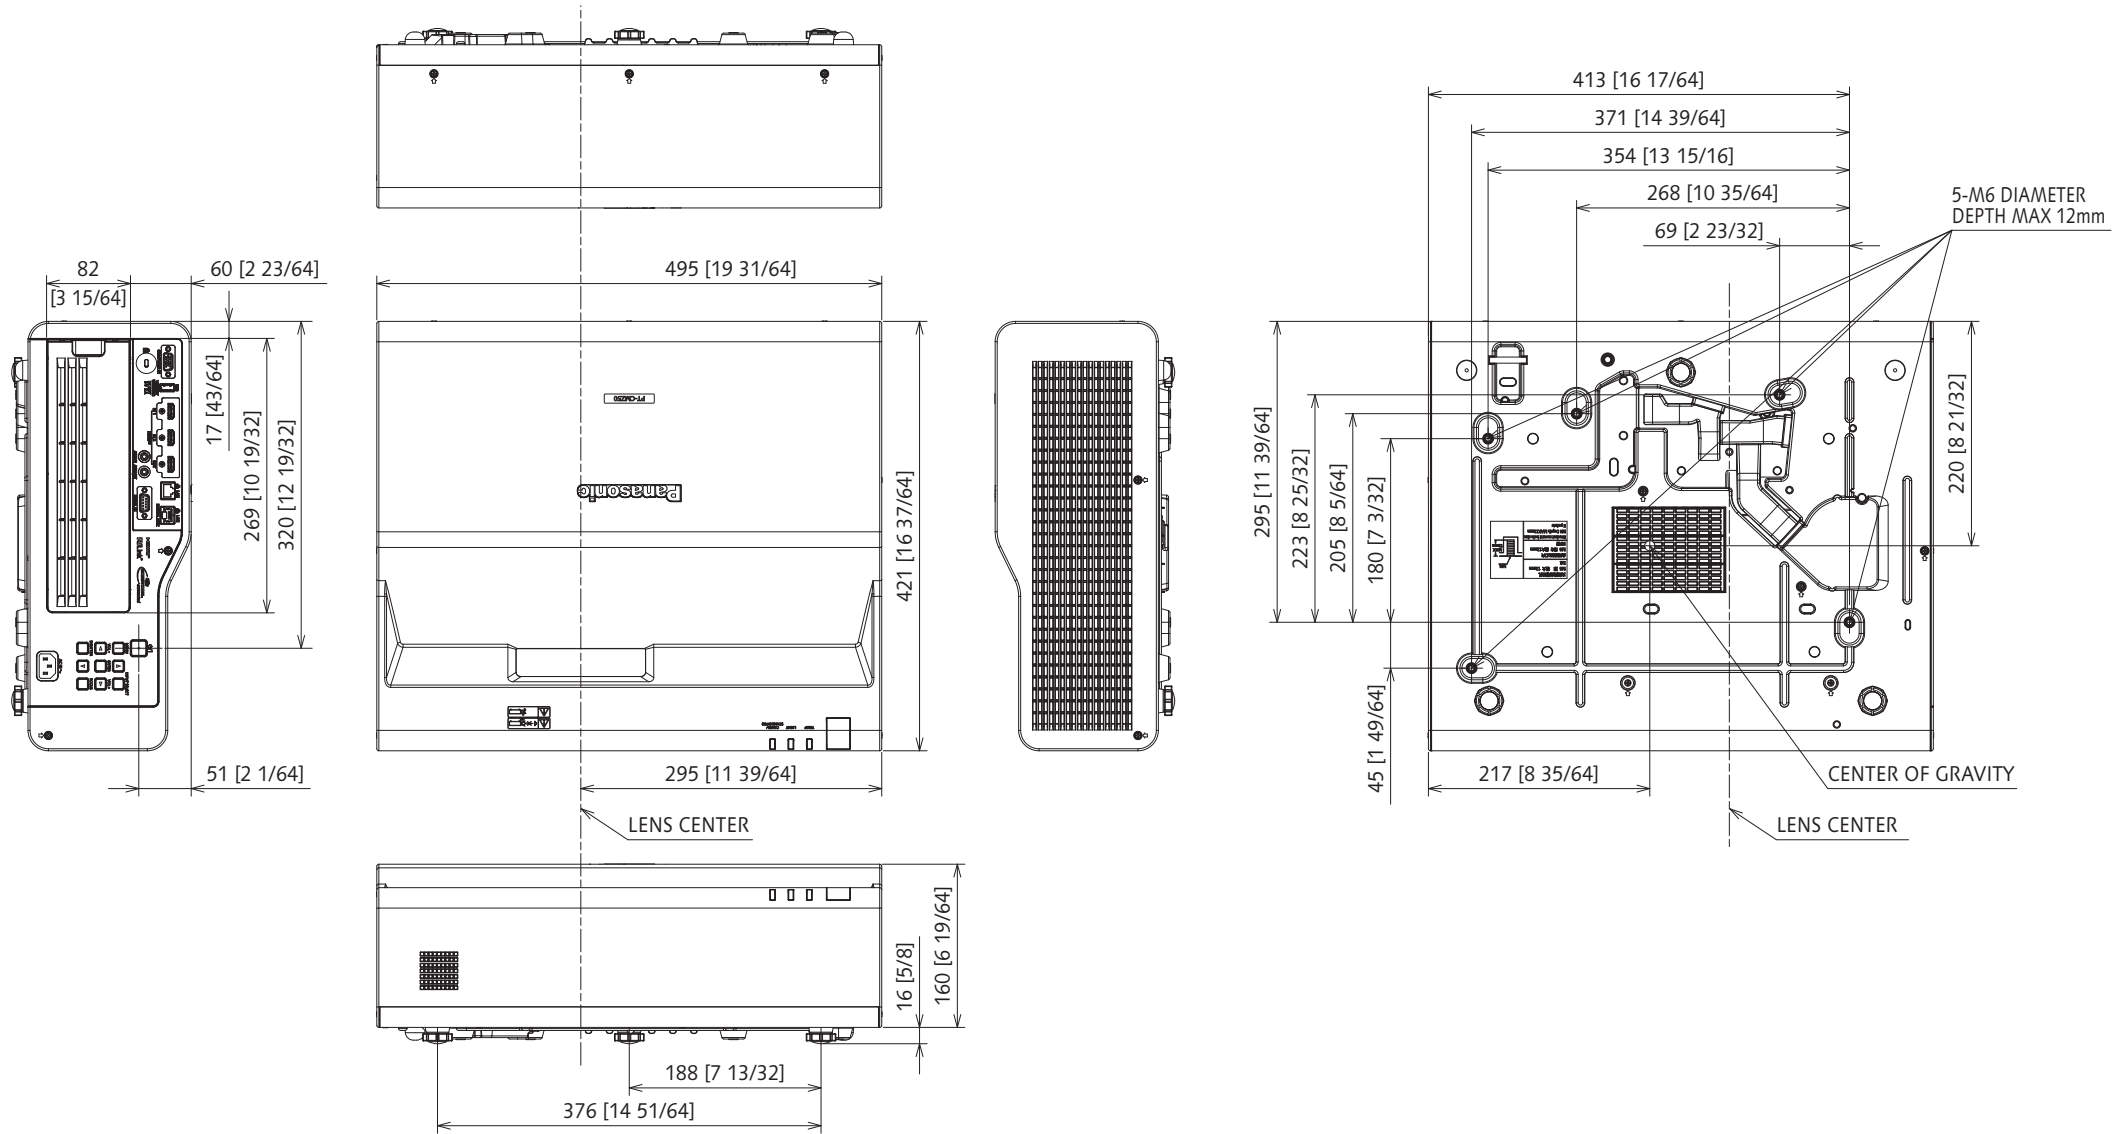

Panasonic Projector

PT-CMZ50

mm [inches]

Design and specifications subject to change without notice.

Mar 2023_01