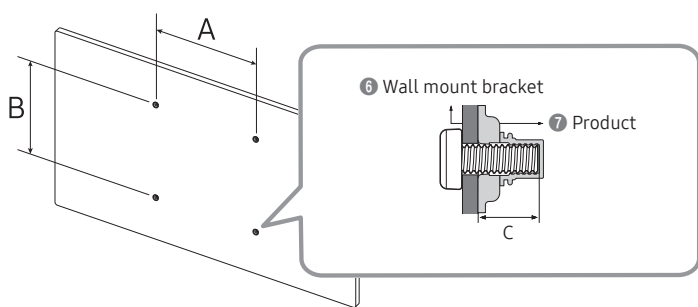

Wall Mount Kit Specifications

1 Model Name	QE98C
2 VESA screw hole specs (A *B) in millimeters	600 x 400
3 C (mm)	16 - 18
4 Standard Screw	M8
5 Quantity	4

Contact SAMSUNG WORLD WIDE

Website: www.samsung.com

Country/Region	Customer Care Centre
ARMENIA	0-800-05-555
AZERBAIJAN	0-88-555-55-55
BELARUS	810-800-500-55-500
GEORGIA	0-800-555-555
KAZAKHSTAN	8-10-800-500-55-500 (GSM: 7799)
KYRGYZSTAN	00-800-500-55-500 (GSM: 9977)
MOLDOVA	+373-22-667-400
MONGOLIA	1800-25-55
RUSSIA	8-800-555-55-55
TAJIKISTAN	8-10-800-500-55-500 (GSM: 8888)
UKRAINE	0-800-502-000
UZBEKISTAN	00-800-500-55-500 (GSM: 7799, 0799 (Uztelecom))

[Русский]

Краткое руководство по установке

- Рекомендуется использовать это устройство не более 16 часов в день. Использование устройства более 16 часов может привести к аннулированию гарантии.
- Цвет и дизайн изделия зависят от модели, а содержимое руководства может изменяться без предварительного уведомления с целью усовершенствования.
- Дополнительные сведения см. в руководстве пользователя в Интернете.
- См. описание на предыдущей странице.

Проверка компонентов

Если какие-либо из компонентов отсутствуют, обратитесь к поставщику из того региона, в котором был приобретен продукт. Приложение компоненты может не поддерживаться в зависимости от региона или модели.

- Краткое руководство по установке
- Гарантийный талон (недоступно в некоторых регионах)
- Брошюра с информацией о стандартах соответствия требованиям
- Кабель питания
- Батареи (AAA x 2) (недоступно в некоторых регионах)
- Пульт дистанционного управления
- Адаптер RS232C