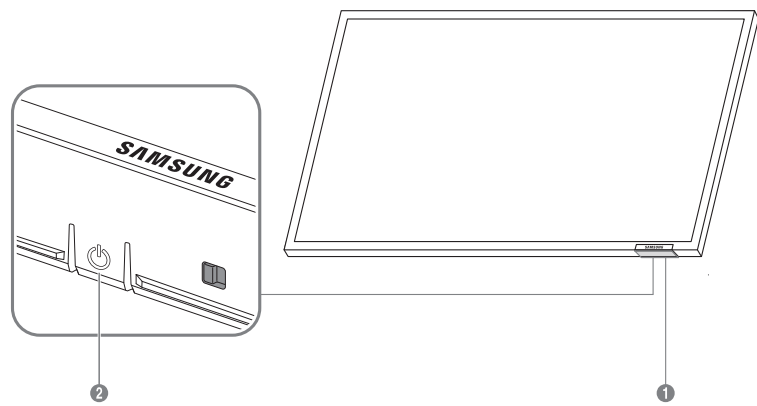

BN68-17432A-00

Quick Setup Guide

QE98C

- Recommended hours of use per day of this product is under 16 hours. If the product is used for longer than 16 hours a day, the warranty may be void.
- The colour and the appearance may differ depending on the product, and the content in the manual is subject to change without prior notice to improve the performance.
- Download the user manual from the following Samsung Website for further details. <http://www.samsung.com/displaysolutions>

Checking the Components

- Quick Setup Guide
- Warranty card (Not available in some locations)
- Regulatory guide
- Power cord
- Batteries (AAA x 2) (Not available in some locations)
- Remote Control
- RS232C adapter

Parts

1. **Remote sensor**
   Press a button on the remote control pointing at the sensor on the front of the product to perform the corresponding function.
   * Using other display devices in the same space as the remote control of this product can cause the other display devices to be inadvertently controlled.
2. **Power button**
   Turns the product on or off.

Troubleshooting Guide

Issues	Solutions
The screen keeps switching on and off.	Check that the cable between the product and the PC is connected correctly.
Not Optimum Mode is displayed.	This message is displayed when a signal from the graphics card exceeds the product's maximum resolution and frequency. Supported Preset Timing Modes Table and set the maximum resolution and frequency according to the product specifications.

Specifications

Colour Display Unit	
Model Name	QE98C
Size : Class (inches / cm)	98 (97.5 / 247.7)
Display area (mm) : (H) x (V)	2158.85 x 1214.35
Power Consumption (W)	250

1 IP (Ingress Protection Rating)		IP 5X
2 Class of protection against electric shock		Class I equipment
3 Power Supply		AC100-240V ~ 50/60Hz Refer to the label at the back of the product as the standard voltage can vary in different countries.
4 Environmental considerations	5 Operating	Temperature: 0 °C to 40 °C (32 °F to 104 °F) Humidity: 10% to 80%, non-condensing
	6 Storage	Temperature: -20 °C to 45 °C (-4 °F to 113 °F) Humidity: 5% to 95%, non-condensing

- To connect a LAN cable, use a CAT 7 (*STP type) cable for the connection. (10/100 Mbps)
- *Shielded Twisted Pair
- This is a class A product. In a domestic environment this product may cause radio interference in which case the user may be required to take adequate measures.
- For detailed device specifications, visit the Samsung website.