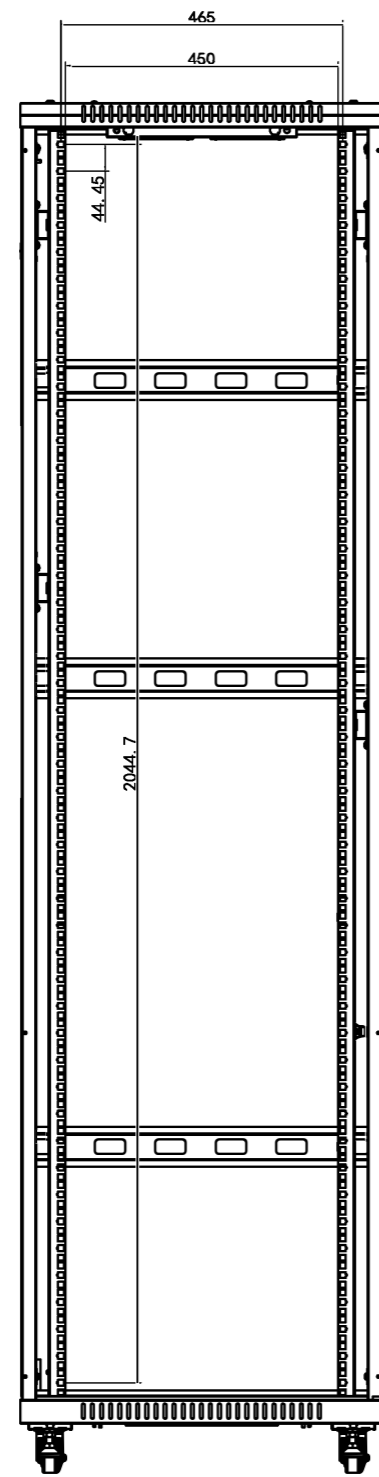

1

2

3

4

5

6

7

8

600X1000X47U

The information in this drawing is the sole property of Wize AV. Any reproduction in part or as a whole without the written permission of Wize AV is prohibited.

www.wize-av.com | info@wize-av.com

Scale=1:1

TITLE:	Wize Pro
SIZE	DWG.NO
	W47U100R

1

2

4

5

6

7