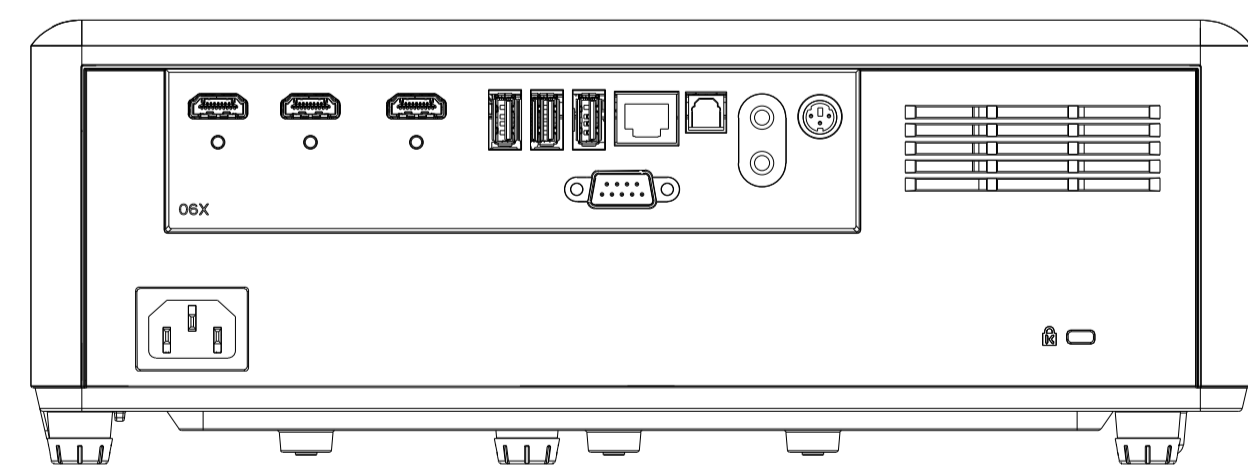

SCALE 0,500

1	2	3	4	5	6	7	8	9	10	11	12	13	14
A													A
B													B
C													C
D													D
E													E
F													F
G													G
H													H
I													I
J													J

				LIMITS UNLESS OTHERWISE NOTED				DRAWN: Johnny 2021.04.27		Coretronic Corporation		
				1-6	7-11	100-1000	1-11	CHK: Scott 2021.04.27	NAME: /			
				6-30	1-11	1000-10000	1-11	APPD: Duke 2021.04.27	OUTLINE DRAWING			
				30-100	1-11	10000-	1-11	TITLE: MSI 4K UHZ50	PART NO. ID.7JL01GC0E	Rev.A		
Rev	Wator	Date	Description	ECR NO.	100-300	1-11	ANGLE	SCALE: 0,250	UNIT: mm	MATERIAL: PC	FINISH: A1	SHEET: 1 OF 1