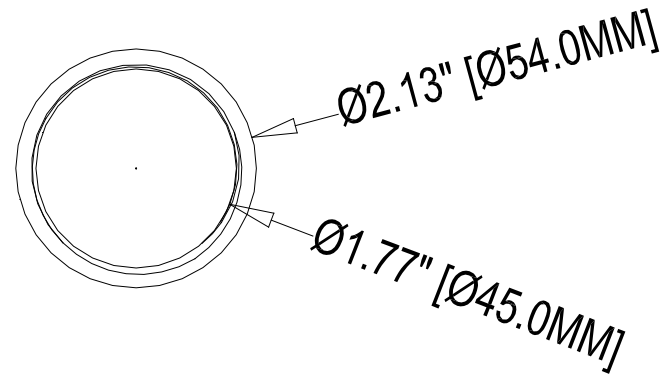

1.77" [45.0MM]

1-1/2-11.5 NPS

Ø2.13" [Ø54.0MM]

Ø1.77" [Ø45.0MM]

The information in this drawing is the sole property of Wize AV. Any reproduction in part or as a whole without the written permission of Wize AV is prohibited.