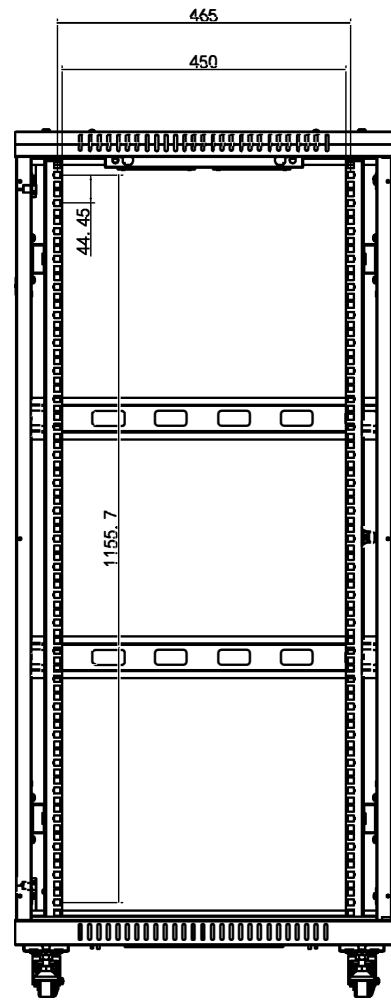

600X1000X27U

The information in this drawing is the sole property of Wize AV. Any reproduction in part or as a whole without the written permission of Wize AV is prohibited.

[www.wize-av.com](http://www.wize-av.com) | [info@wize-av.com](mailto:info@wize-av.com)

Scale=1:1

TITLE: Wize Pro	
SIZE	DWG.NO W27U100R

1

2

4

5

6

7