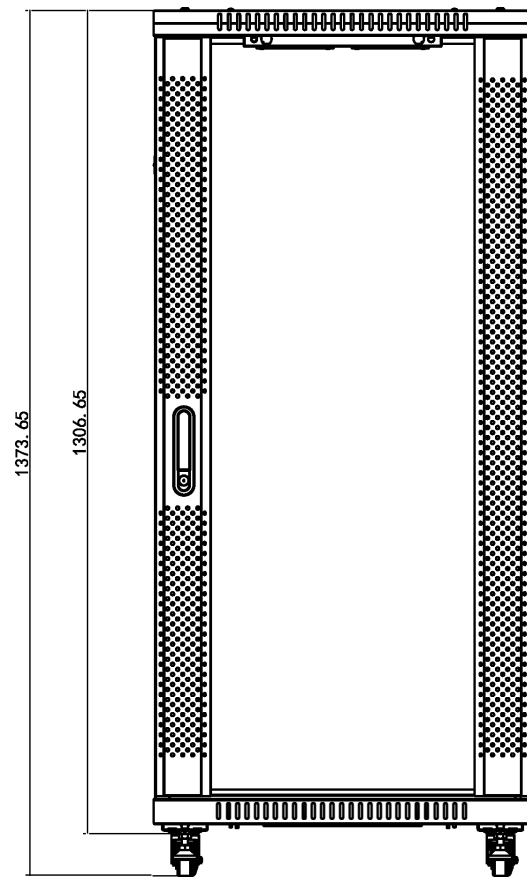

1

2

3

4

5

6

7

8

D

D

C

C

B

B

A

A

600X1000X27U

The information in this drawing is the sole property of Wize AV. Any reproduction in part or as a whole without the written permission of Wize AV is prohibited.

www.wize-av.com | info@wize-av.com

Scale=1:1

TITLE: Wize Pro	
SIZE	DWG.NO W27U100R

1

2

4

5

6

7

8