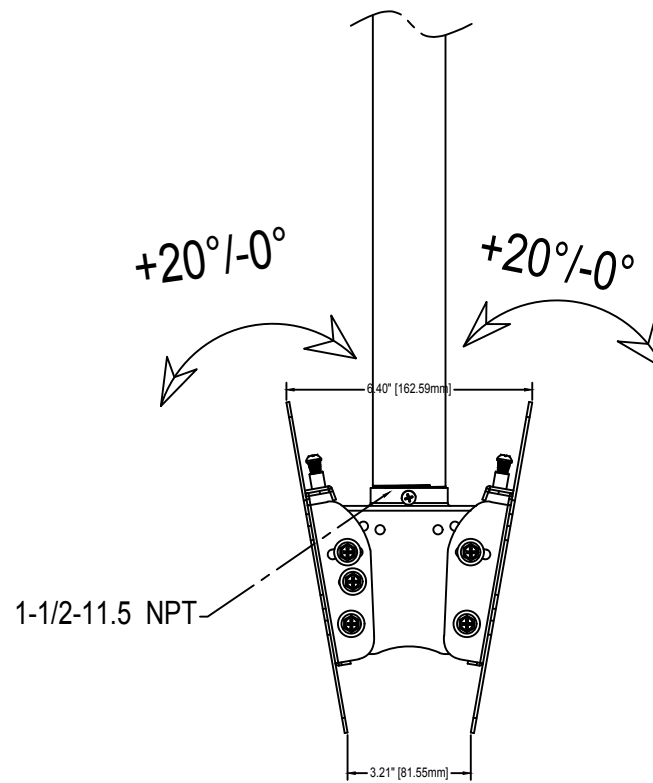

Максимальный вес: 36 кг

The information in this drawing is the sole property of Wize AV. Any reproduction in part or as a whole without the written permission of Wize AV is prohibited.

www.wize-av.com | info@wize-av.com

WIZE
AV MOUNTING SOLUTIONS

Wize Pro C37D

SIZE B DWG.N . C37D