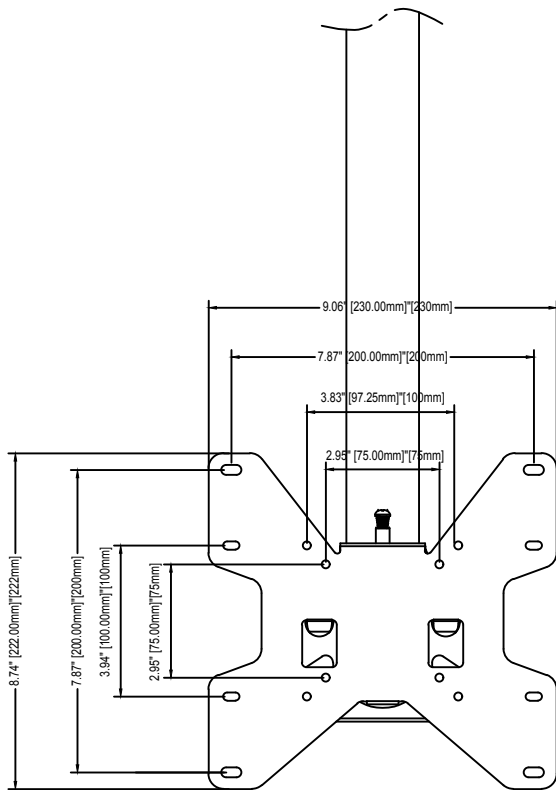

Максимальный вес: 36 кг

The information in this drawing is the sole property of Wize AV. Any reproduction in part or as a whole without the written permission of Wize AV is prohibited.

www.wize-av.com | info@wize-av.com

WIZE
AV MOUNTING SOLUTIONS

Wize Pro C37D

SIZE B DWG.N . C37D