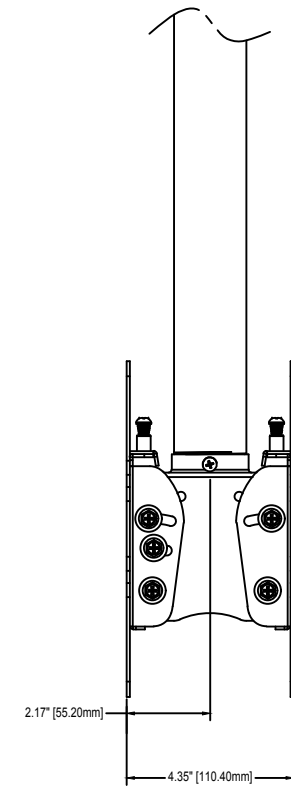

Максимальный вес: 36 кг

The information in this drawing is the sole property of Wize AV. Any reproduction in part or as a whole without the written permission of Wize AV is prohibited.

www.wize-av.com | info@wize-av.com

WIZE
AV MOUNTING SOLUTIONS

Wize Pro C37D

SIZE B DWG.N . C37D