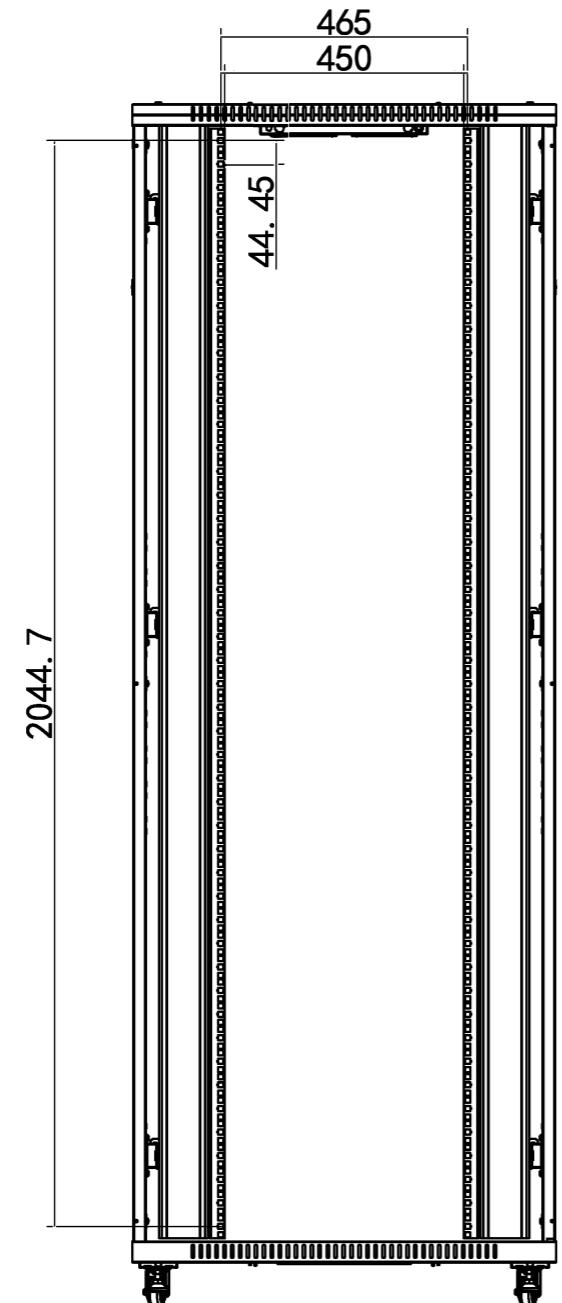

800X1000X47U

The information in this drawing is the sole property of Wize AV. Any reproduction in part or as a whole without the written permission of Wize AV is prohibited.

[www.wize-av.com](http://www.wize-av.com) | [info@wize-av.com](mailto:info@wize-av.com)

Scale=1:1

TITLE: Wize Pro	
SIZE	DWG.NO W47U10080R-M

1

2

4

5

6

7