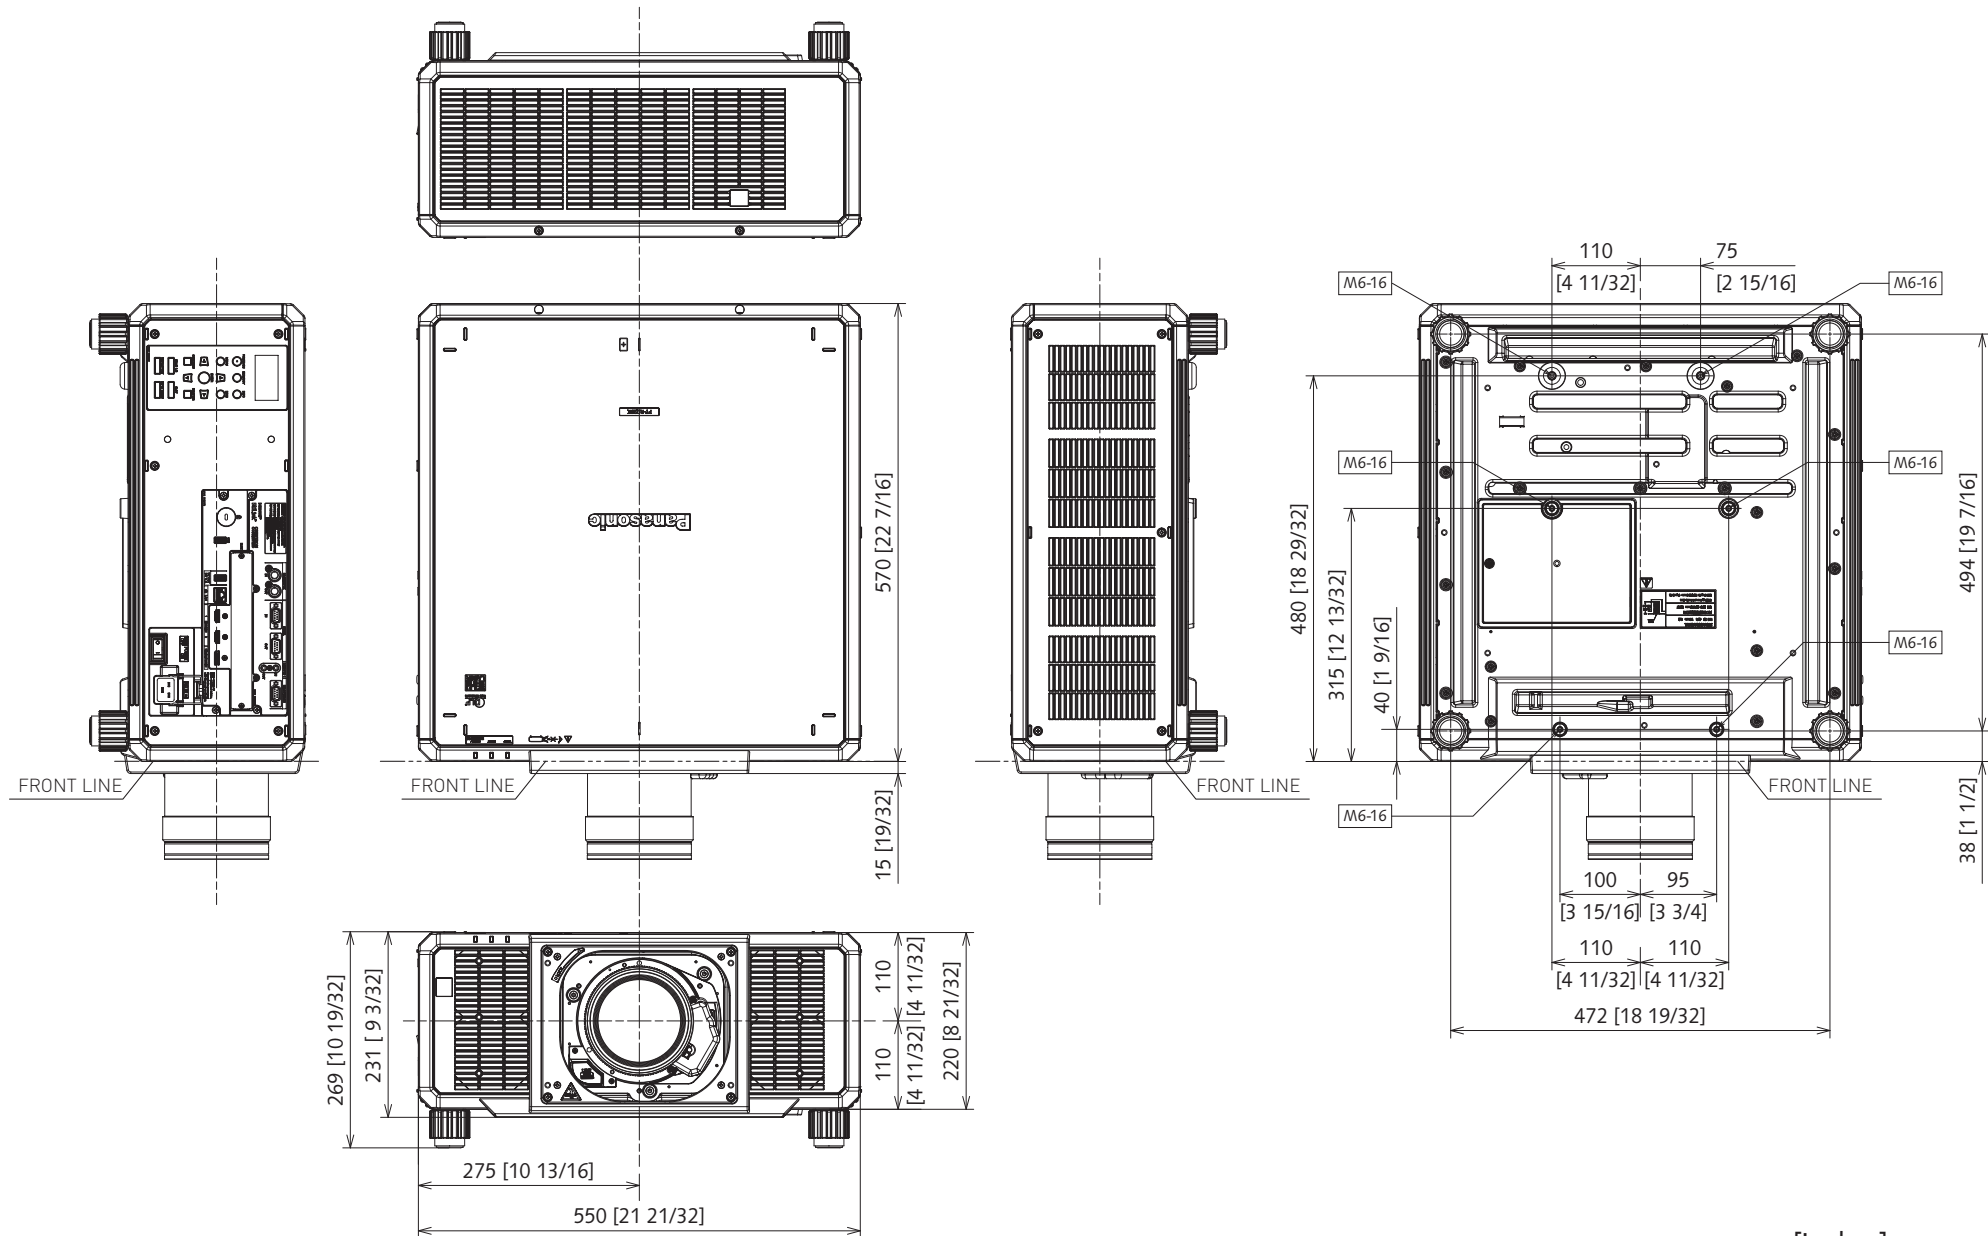

# Panasonic Projector

## PT-RQ25K Series

mm [inches]

Design and specifications subject to change without notice.  
This drawing shows PT-RQ25K with ET-D3LES20.