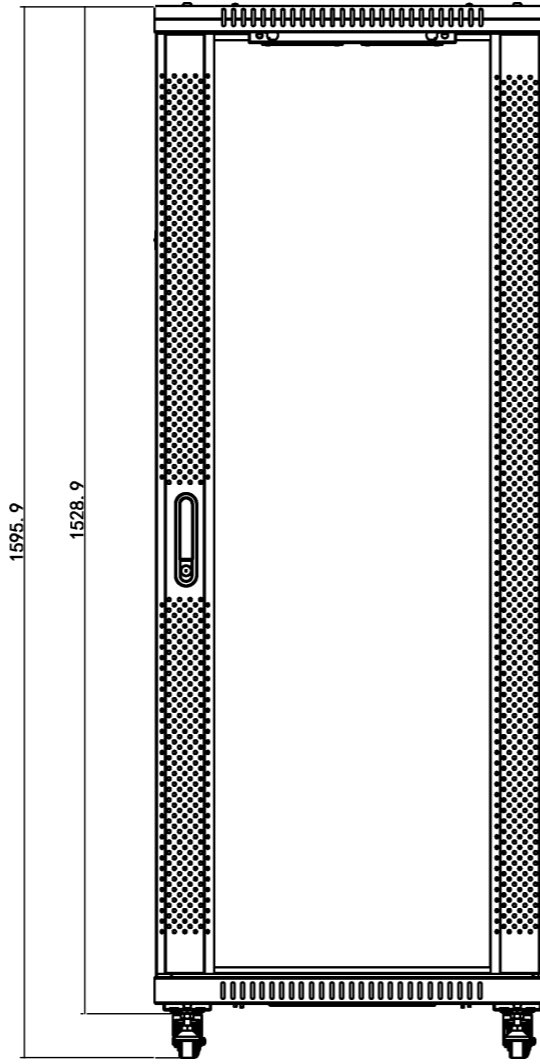

1

2

3

4

5

6

7

8

D

C

B

A

D

C

B

A

600X800X32U

The information in this drawing is the sole property of Wize AV. Any reproduction in part or as a whole without the written permission of Wize AV is prohibited.

www.wize-av.com | info@wize-av.com

Scale=1:1

TITLE: Wize Pro	
SIZE	DWG.NO W32U80R

1

2

4

5

6

7

8