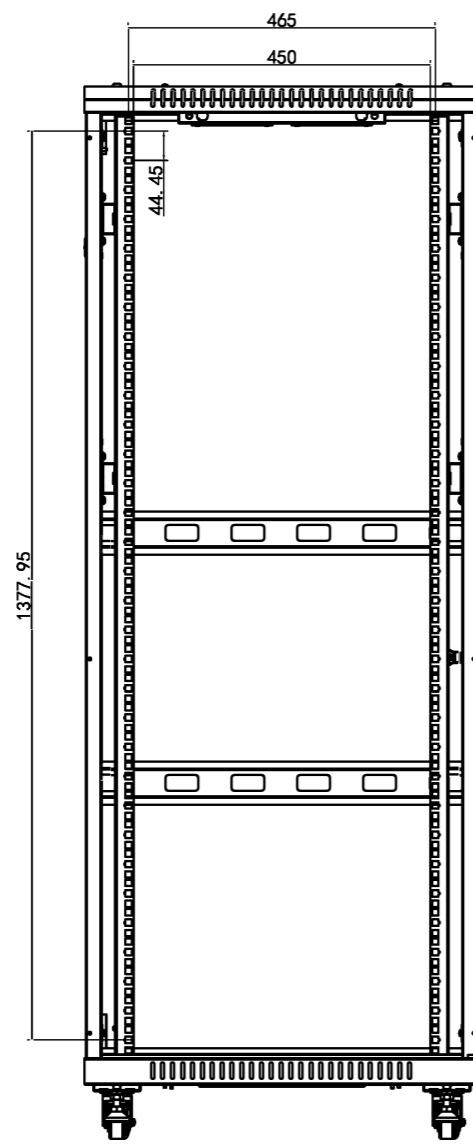

1

2

3

4

5

6

7

8

D

C

B

A

D

C

B

A

600X800X32U

The information in this drawing is the sole property of Wize AV. Any reproduction in part or as a whole without the written permission of Wize AV is prohibited.

www.wize-av.com | info@wize-av.com

Scale=1:1

TITLE: Wize Pro	
SIZE	DWG.NO W32U80R

1

2

4

5

6

7

8