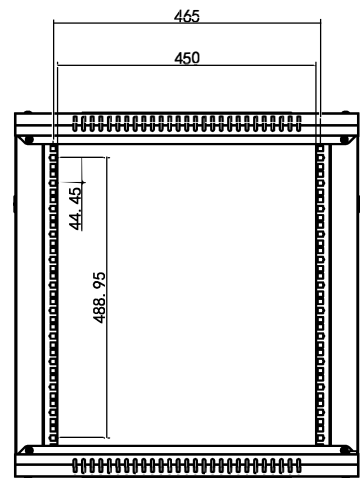

1 2 3 4 5 6 7 8

D

D

C

C

B

B

A

A

600x600x12U

The information in this drawing is the sole property of Wize AV. Any reproduction in part or as a whole without the written permission of Wize AV is prohibited.

www.wize-av.com | info@wize-av.com

Scale=1:1

TITLE:	Wize Pro
SIZE | DWG. NO	W12UR

1 2 3 4 5 6 7 8