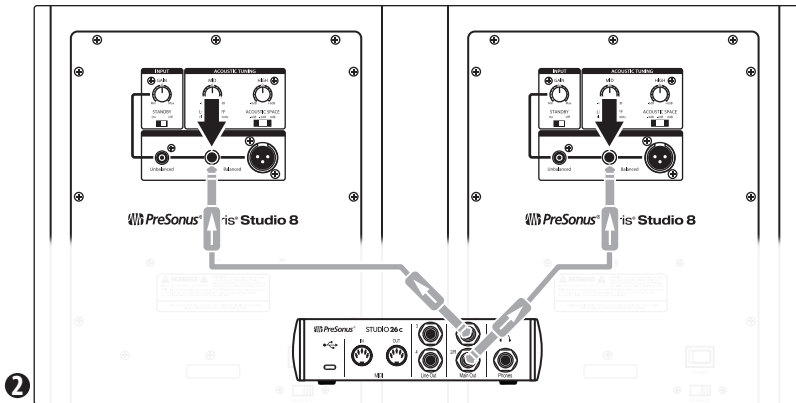

Eris® Studio Series

High-Definition Near Field Studio Monitors

Quick Start Guide

Eris® Studio Series

High-Definition Near Field Studio Monitors

Quick Start Guide

place serial number here

Register your Eris monitor to get your manual. Visit **my.presonus.com** and create or log into your MyPreSonus user account to manage all your PreSonus hardware and software registrations, connect with Tech Support, and more. You can also register using the MyPreSonus app on your mobile device.