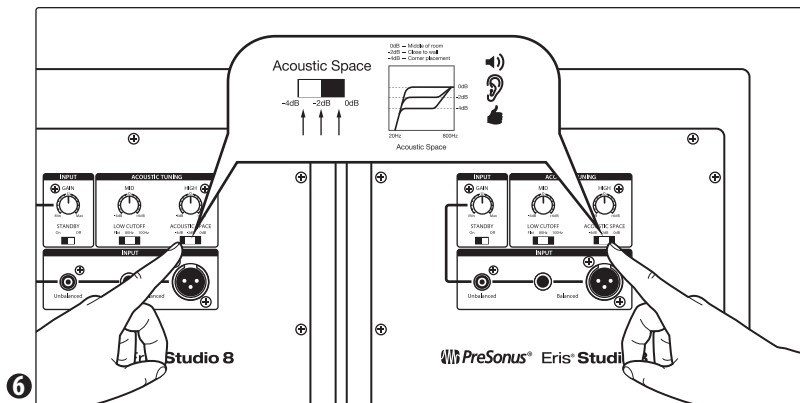

Eris® Studio Series

High-Definition Near Field Studio Monitors

Quick Start Guide

Eris® Studio Series

High-Definition Near Field Studio Monitors

Quick Start Guide

place serial number here

Register your Eris monitor to get your manual. Visit **my.presonus.com** and create or log into your MyPreSonus user account to manage all your PreSonus hardware and software registrations, connect with Tech Support, and more. You can also register using the MyPreSonus app on your mobile device.