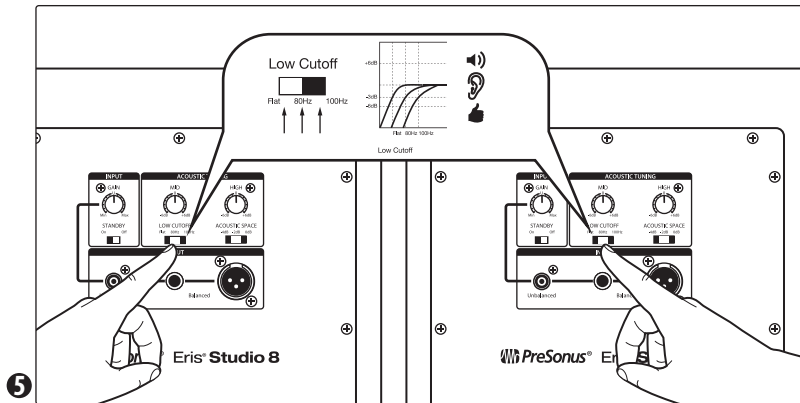

Eris® Studio Series

High-Definition Near Field Studio Monitors

Quick Start Guide

Eris® Studio Series

High-Definition Near Field Studio Monitors

Quick Start Guide

place serial number here

Register your Eris monitor to get your manual. Visit **my.presonus.com** and create or log into your MyPreSonus user account to manage all your PreSonus hardware and software registrations, connect with Tech Support, and more. You can also register using the MyPreSonus app on your mobile device.