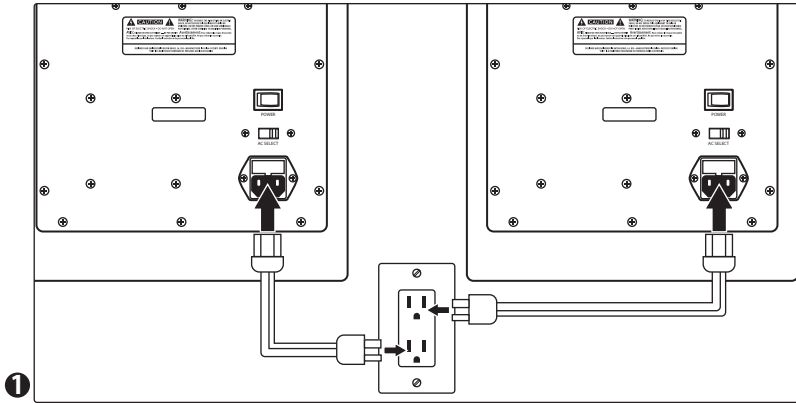

Eris® Studio Series

High-Definition Near Field Studio Monitors

Quick Start Guide

Eris® Studio Series

High-Definition Near Field Studio Monitors

Quick Start Guide

place serial number here

Register your Eris monitor to get your manual. Visit **my.presonus.com** and create or log into your MyPreSonus user account to manage all your PreSonus hardware and software registrations, connect with Tech Support, and more. You can also register using the MyPreSonus app on your mobile device.