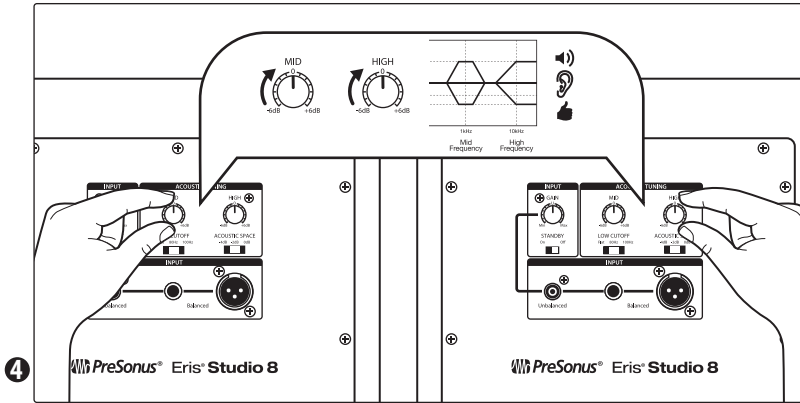

Eris® Studio Series

High-Definition Near Field Studio Monitors

Quick Start Guide

Eris® Studio Series

High-Definition Near Field Studio Monitors

Quick Start Guide

place serial number here

Register your Eris monitor to get your manual. Visit **my.presonus.com** and create or log into your MyPreSonus user account to manage all your PreSonus hardware and software registrations, connect with Tech Support, and more. You can also register using the MyPreSonus app on your mobile device.