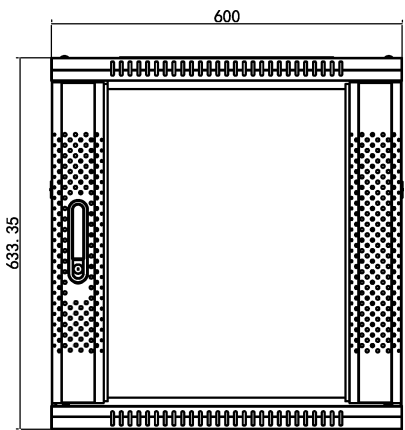

1 2 3 4 5 6 7 8

600x450x12U

D  
C  
B  
A

D  
C  
B  
A

The information in this drawing is the sole property of Wize AV. Any reproduction in part or as a whole without the written permission of Wize AV is prohibited.

[www.wize-av.com](http://www.wize-av.com) | [info@wize-av.com](mailto:info@wize-av.com)

Scale=1:1

TITLE:	Wize Pro
SIZE/DWG.NO	W12U45R

1 2 3 4 5 6 7 8