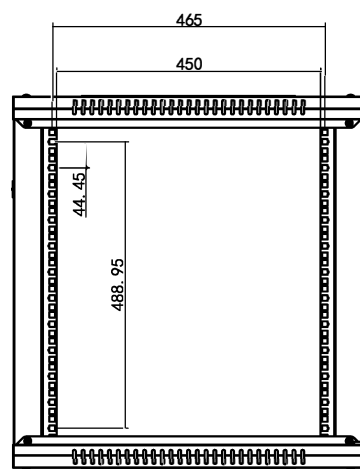

1 2 3 4 5 6 7 8

600x450x12U

D  
C  
B  
A

D  
C  
B  
A

The information in this drawing is the sole property of Wize AV. Any reproduction in part or as a whole without the written permission of Wize AV is prohibited.

[www.wize-av.com](http://www.wize-av.com) | [info@wize-av.com](mailto:info@wize-av.com)

Scale=1:1

TITLE:	Wize Pro
SIZE/DWG.NO	W12U45R

1 2 3 4 5 6 7 8