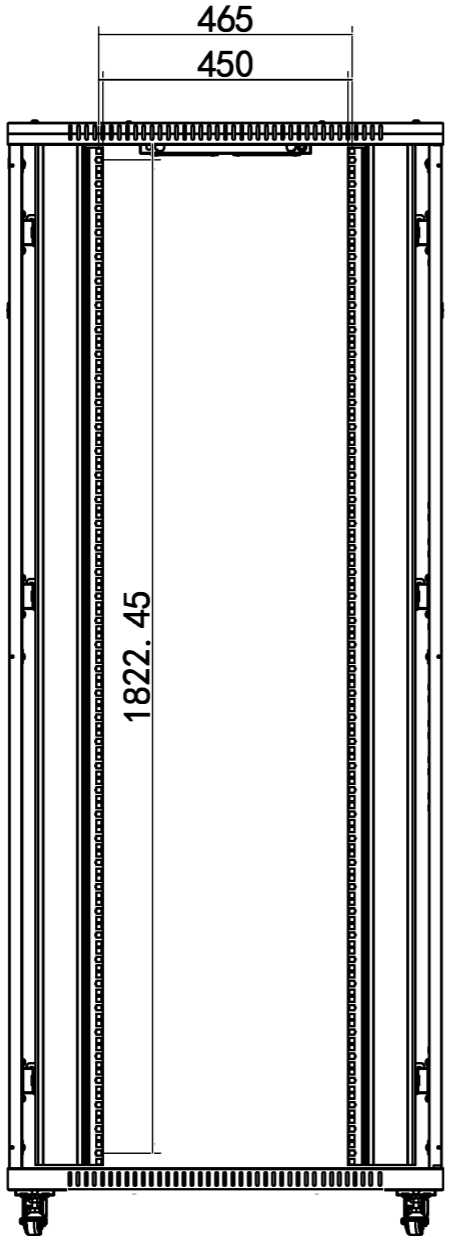

1 2 3 4 5 6 7 8

D

C

B

A

D

C

B

A

800X1000X42U

The information in this drawing is the sole property of Wize AV. Any reproduction in part or as a whole without the written permission of Wize AV is prohibited.

www.wize-av.com | info@wize-av.com

Scale=1:1

TITLE: Wize Pro	
SIZE	DWG.NO W42U10080R-M

1 2 3 4 5 6 7 8