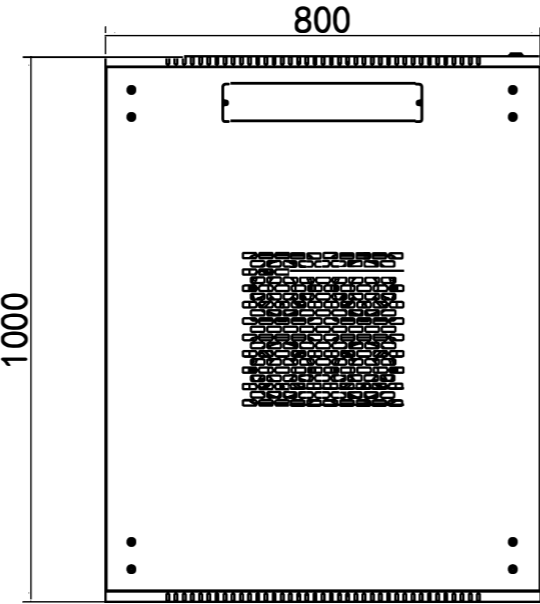

1 2 3 4 5 6 7 8

D

C

B

A

D

C

B

A

800X1000X42U

The information in this drawing is the sole property of Wize AV. Any reproduction in part or as a whole without the written permission of Wize AV is prohibited.

www.wize-av.com | info@wize-av.com

Scale=1:1

TITLE: Wize Pro	
SIZE	DWG.NO W42U10080R-M

1 2 3 4 5 6 7 8