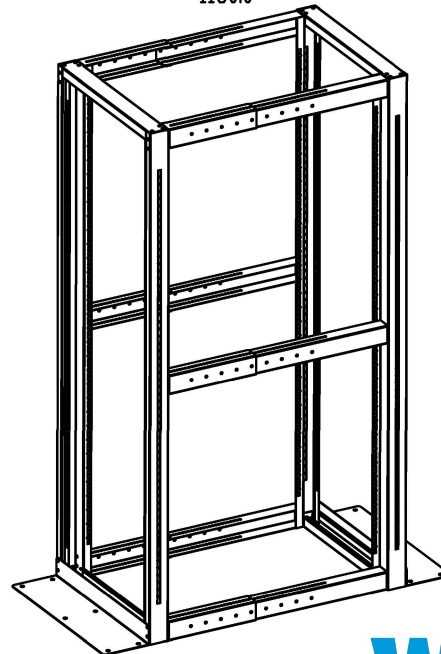

W=550mm
 D=600-950mm
 H=1625mm (32U)

The information in this drawing is the sole property of Wize AV. Any reproduction in part or as a whole without the written permission of Wize AV is prohibited.

www.wize-av.com | info@wize-av.com

WIZE
 AV SOLUTIONS

Scale=1:1

TITLE:	Wize Pro
DWG.NO	W32UOR