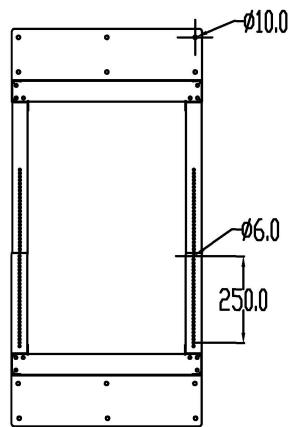

W=550mm
 D=600-950mm
 H=1625mm (32U)

The information in this drawing is the sole property of Wize AV. Any reproduction in part or as a whole without the written permission of Wize AV is prohibited.

www.wize-av.com | info@wize-av.com

WIZE
 AV SOLUTIONS

Scale=1:1

TITLE:	Wize Pro
DWG.NO	W32UOR