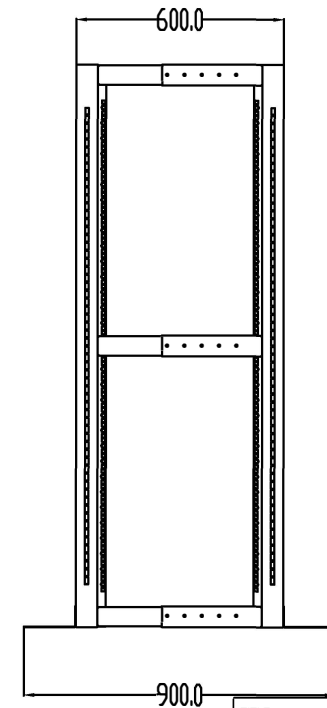

W=550mm
 D=600-950mm
 H=1625mm (32U)

The information in this drawing is the sole property of Wize AV. Any reproduction in part or as a whole without the written permission of Wize AV is prohibited.

www.wize-av.com | info@wize-av.com

WIZE
 AV SOLUTIONS

Scale=1:1

TITLE:	Wize Pro
DWG.NO	W32UOR