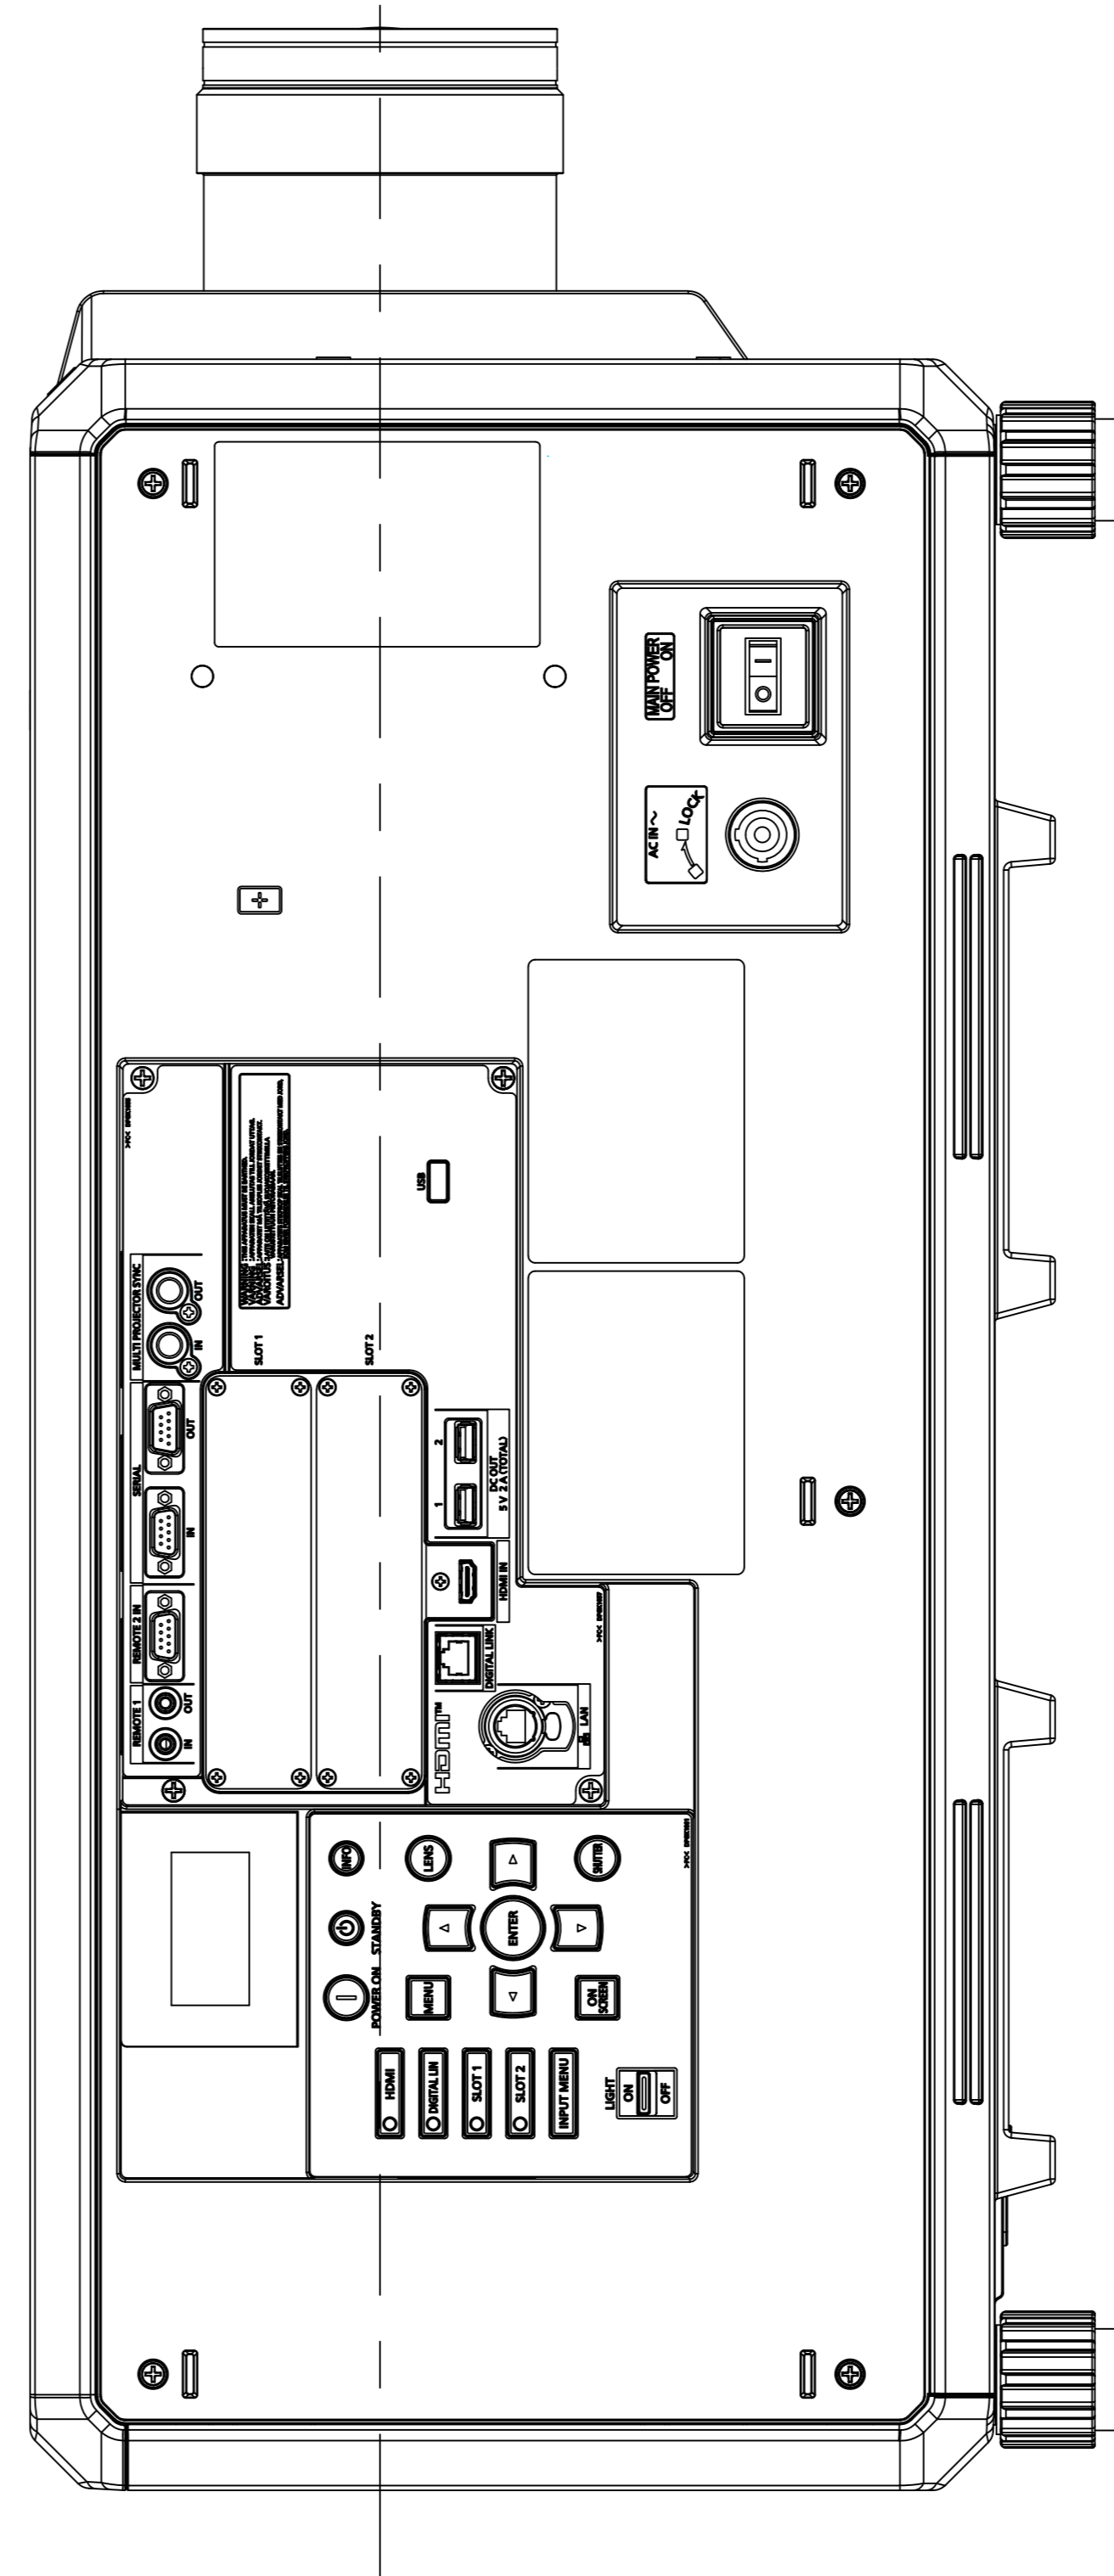

Panasonic Projector
PT-RQ35K Series

mm[inches]

Design and specifications subject to change without notice.
This shows the projector with the optional ET-D3LES20 lens