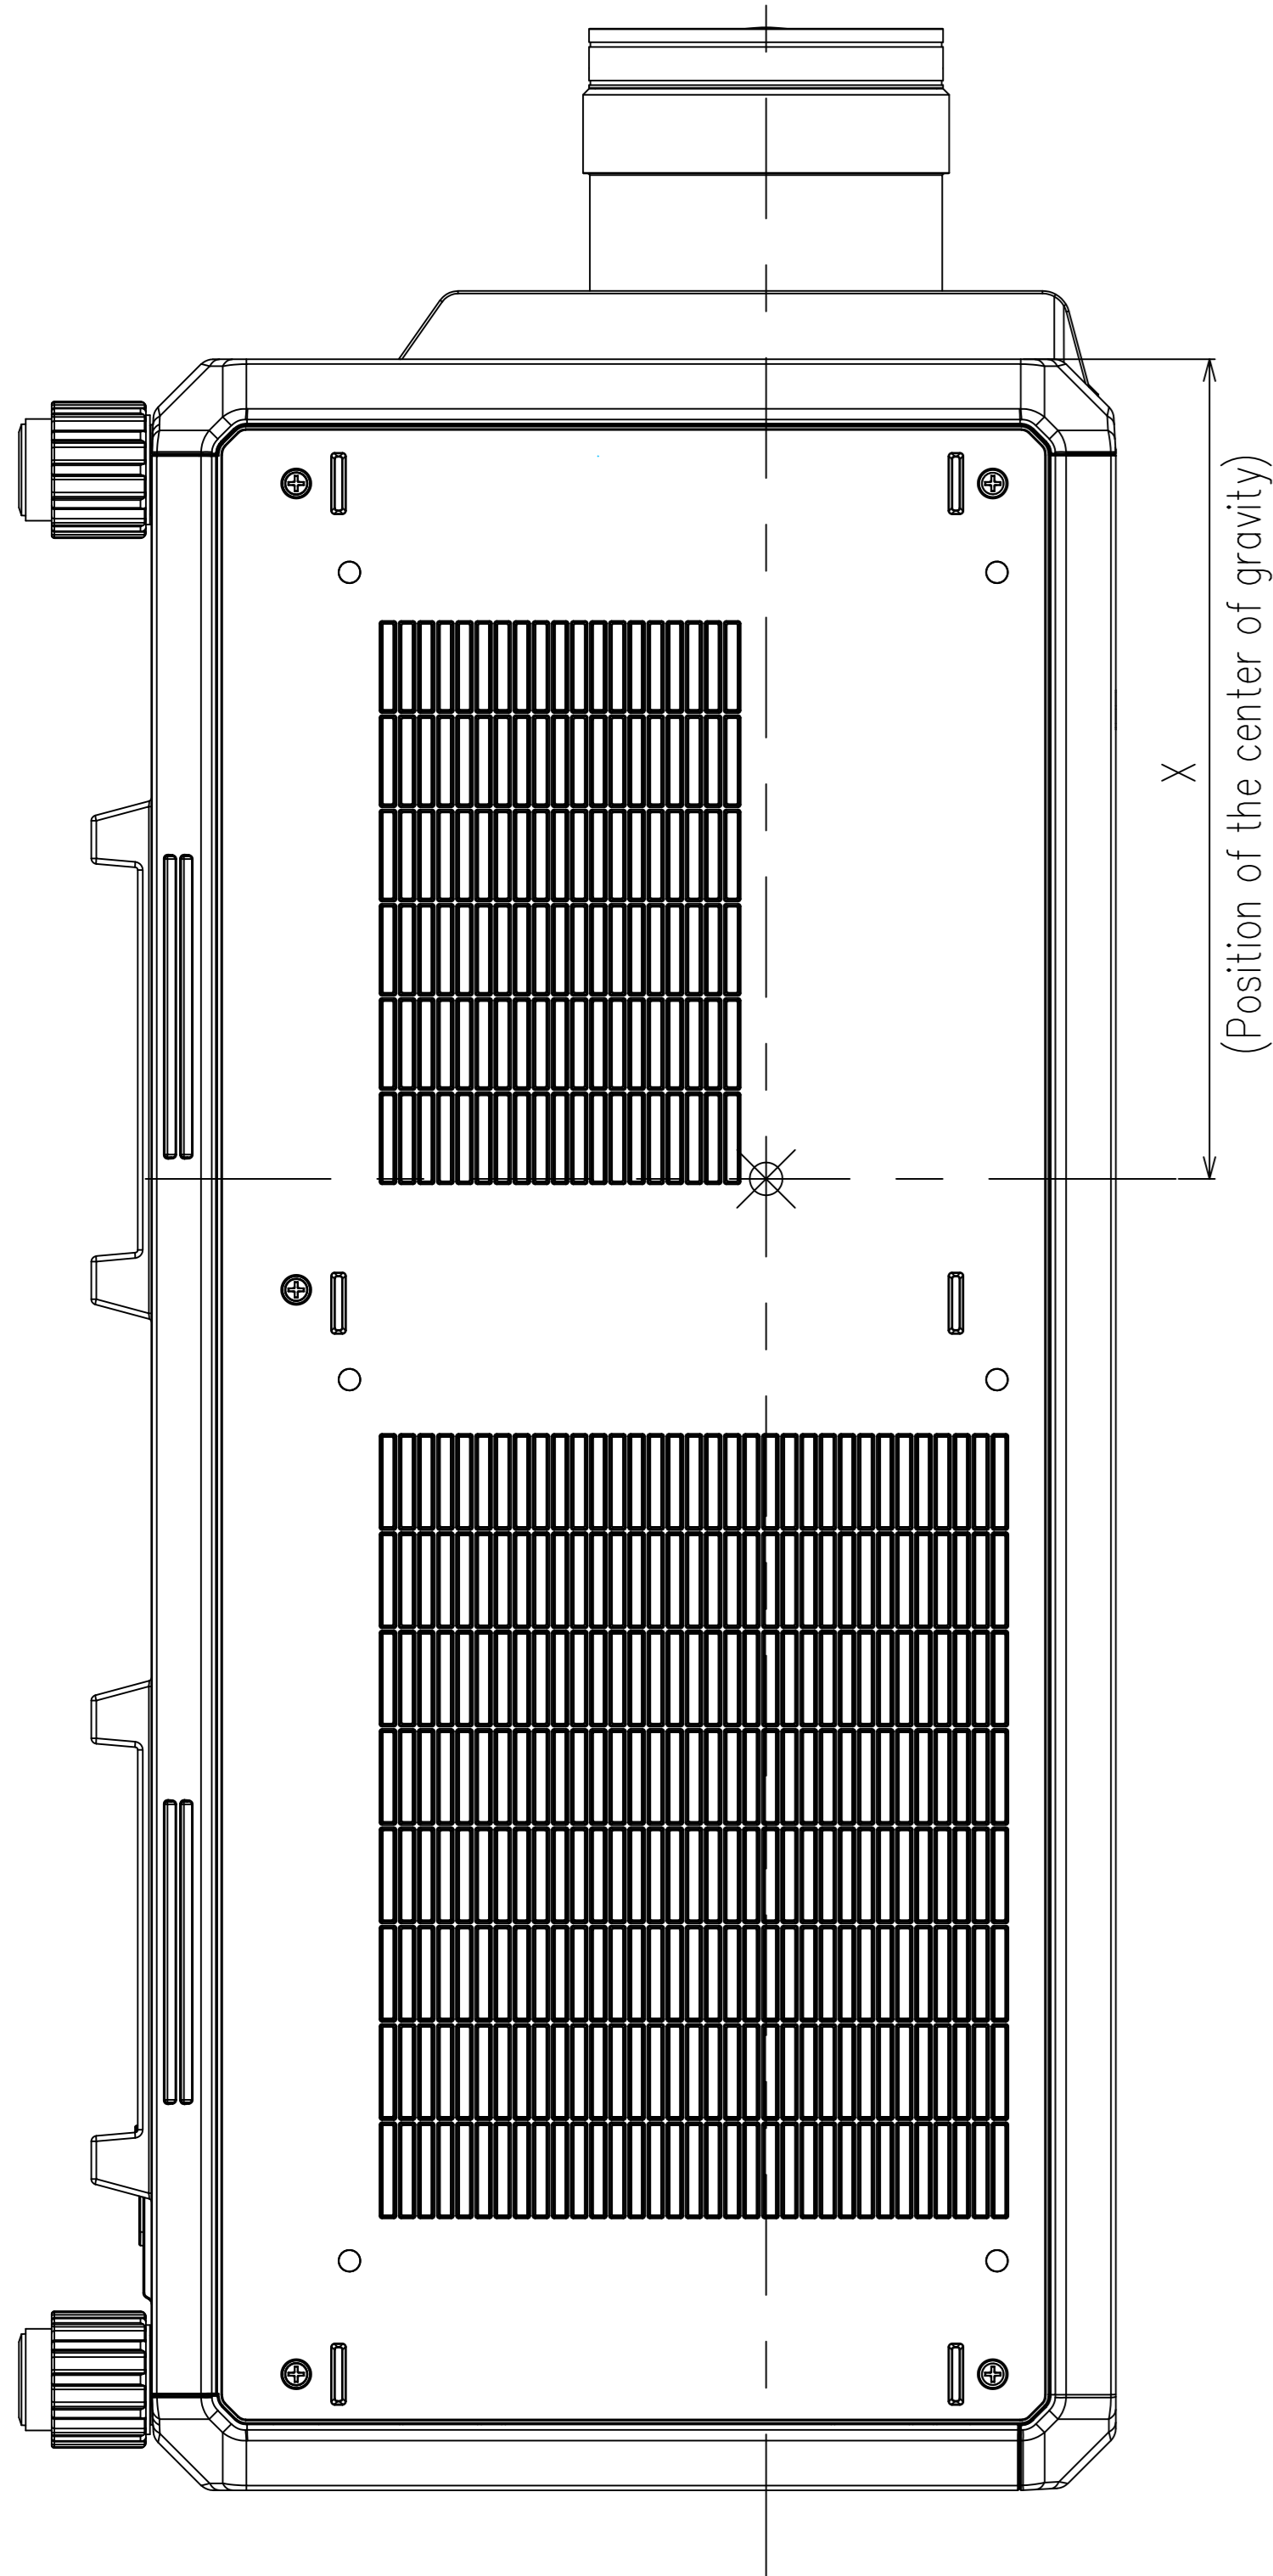

Panasonic Projector
PT-RQ35K Series

mm[inches]

Design and specifications subject to change without notice.
This shows the projector with the optional ET-D3LES20 lens