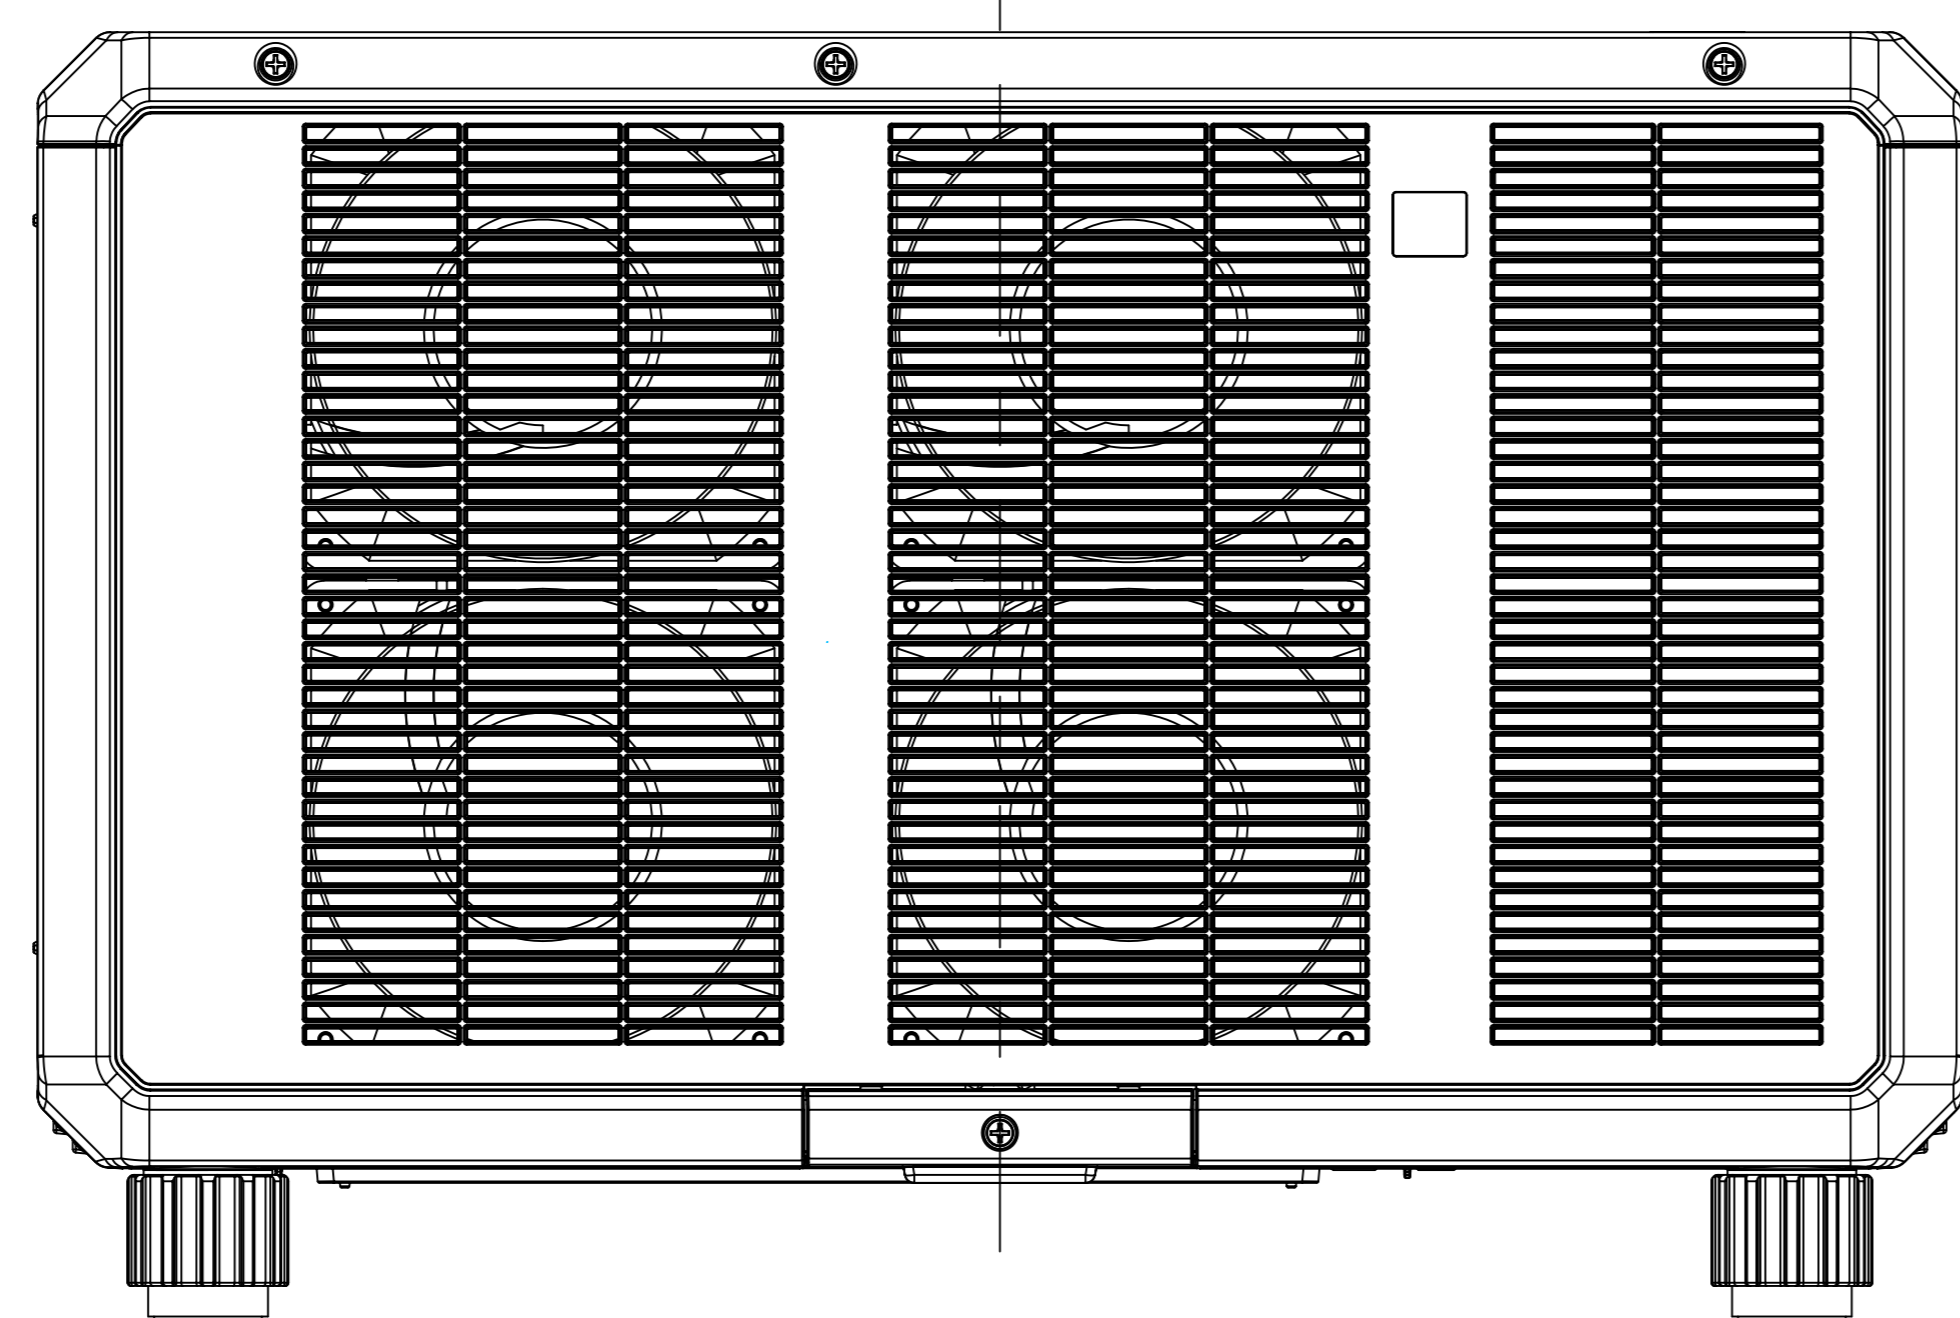

Panasonic Projector
PT-RQ35K Series

mm[inches]

Design and specifications subject to change without notice.
This shows the projector with the optional ET-D3LES20 lens