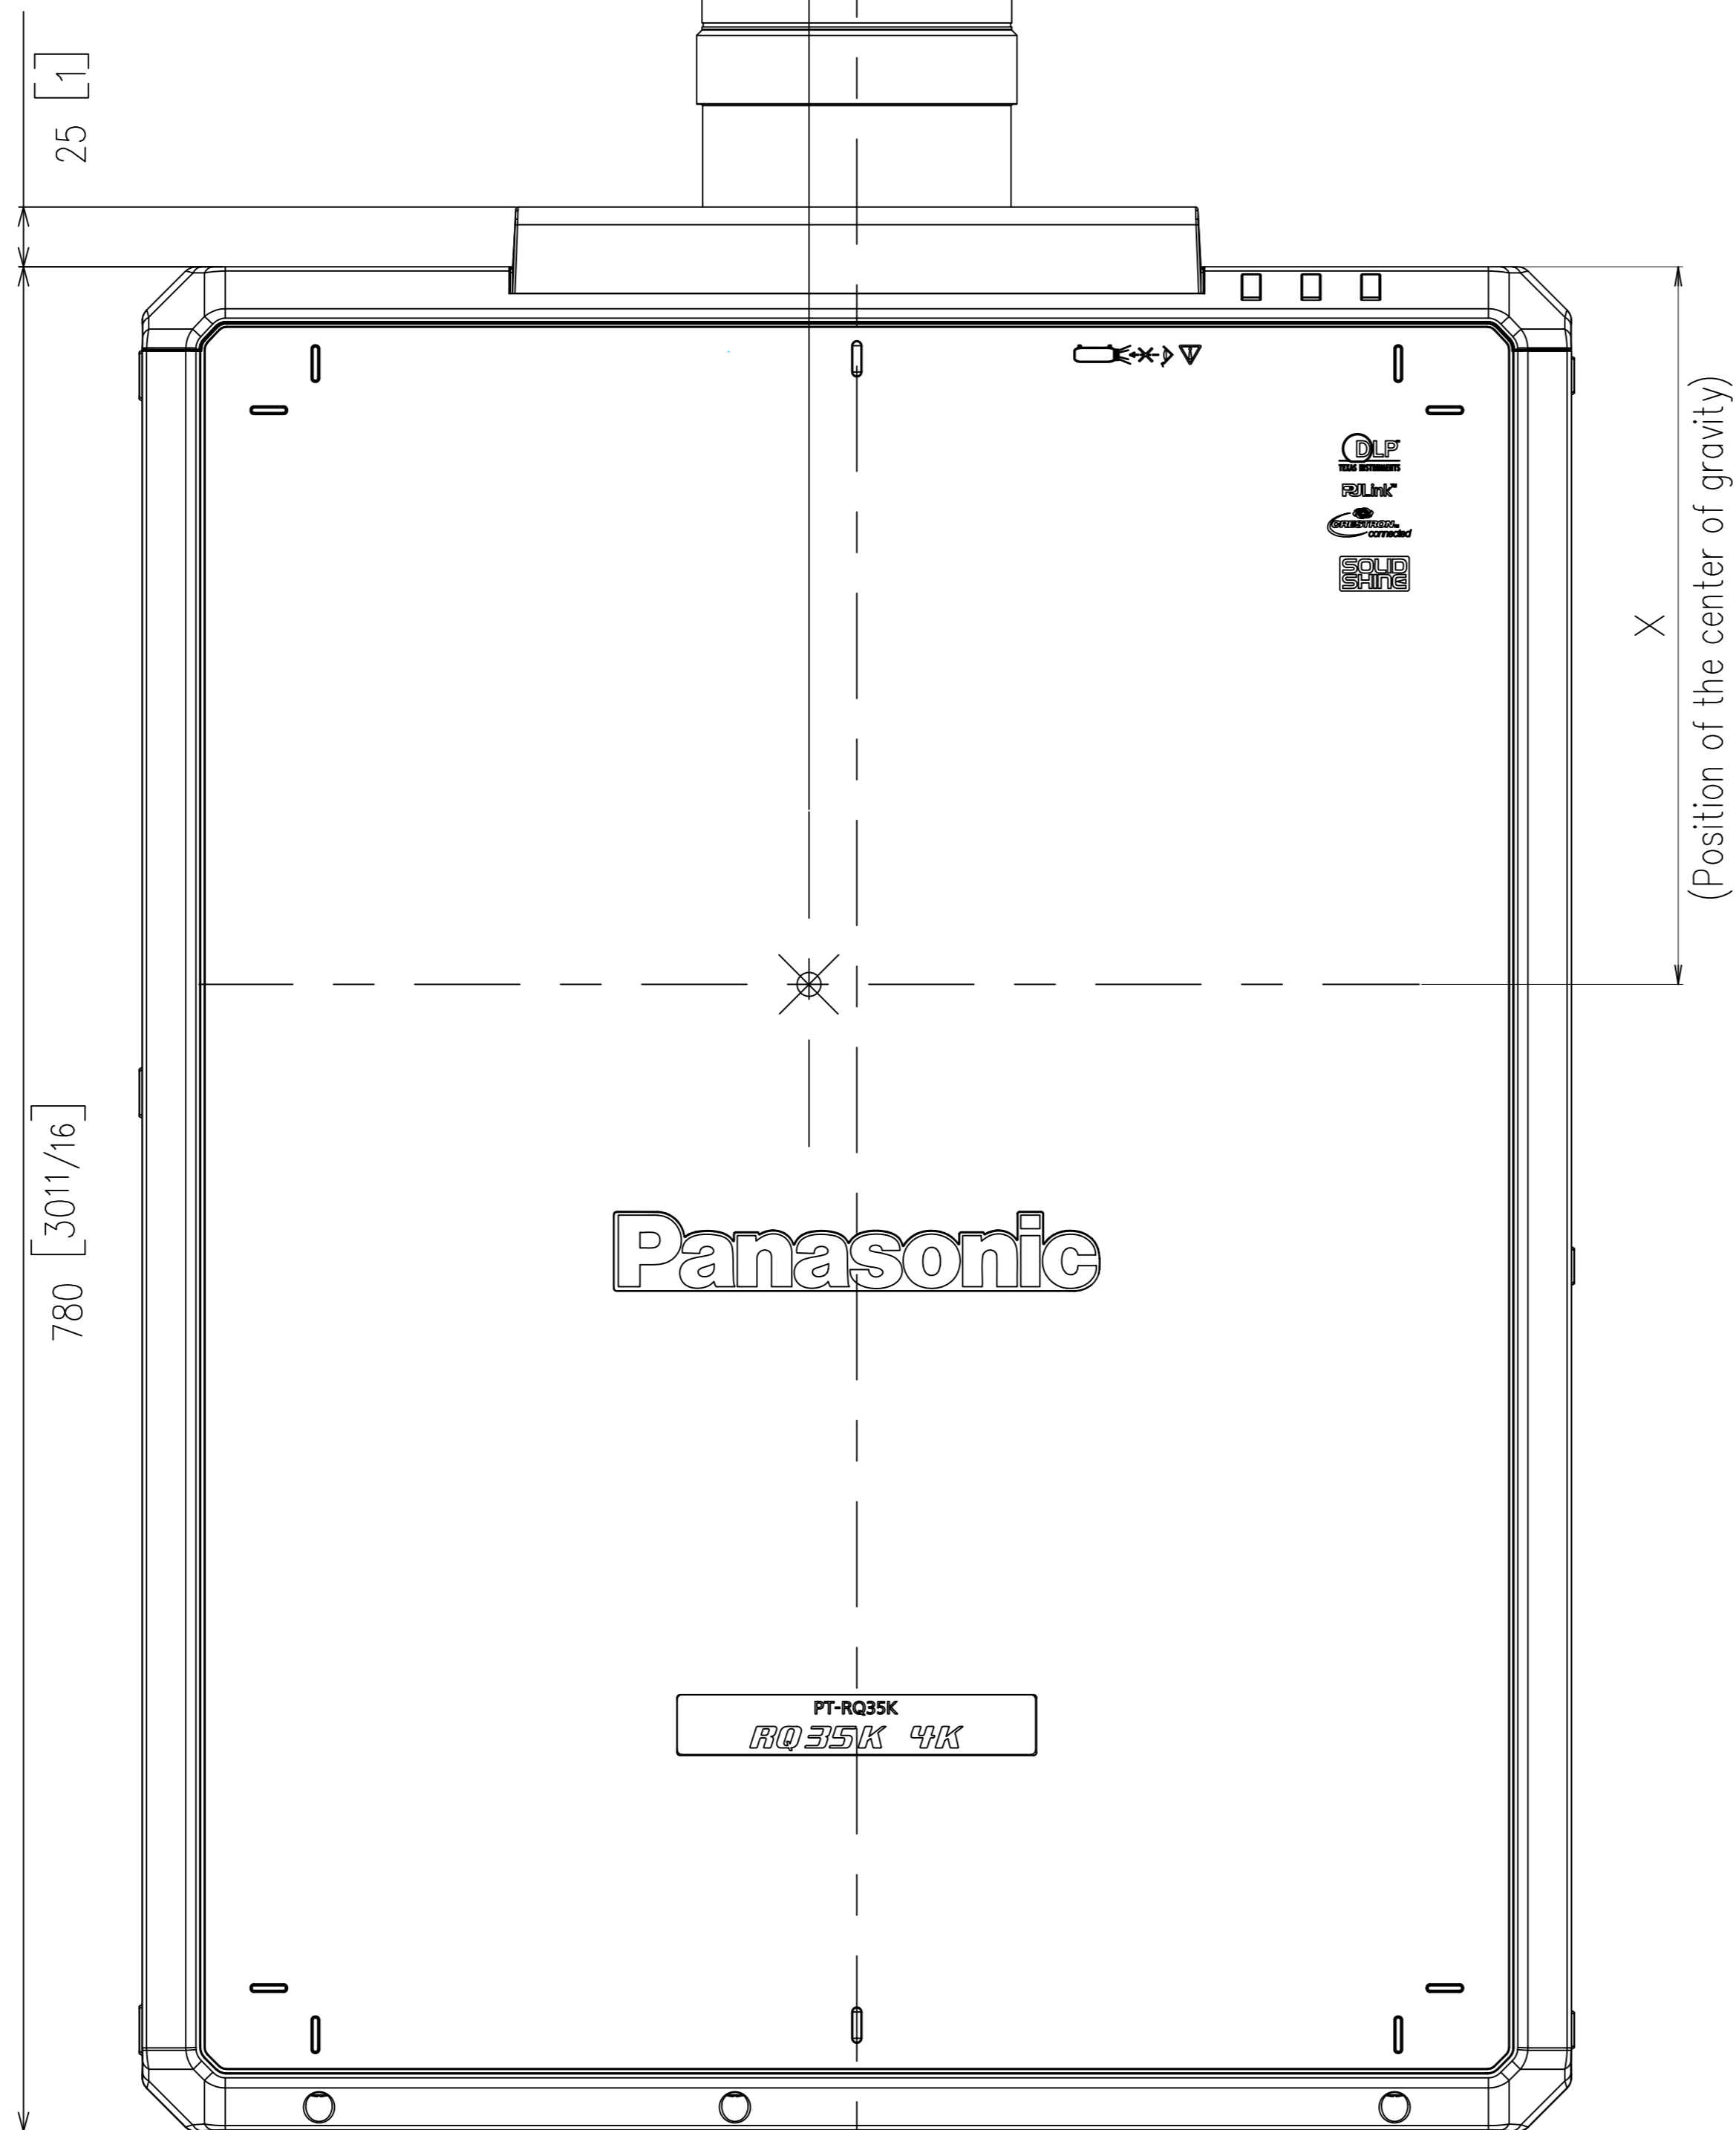

Panasonic Projector
PT-RQ35K Series

mm[inches]

Design and specifications subject to change without notice.
This shows the projector with the optional ET-D3LES20 lens