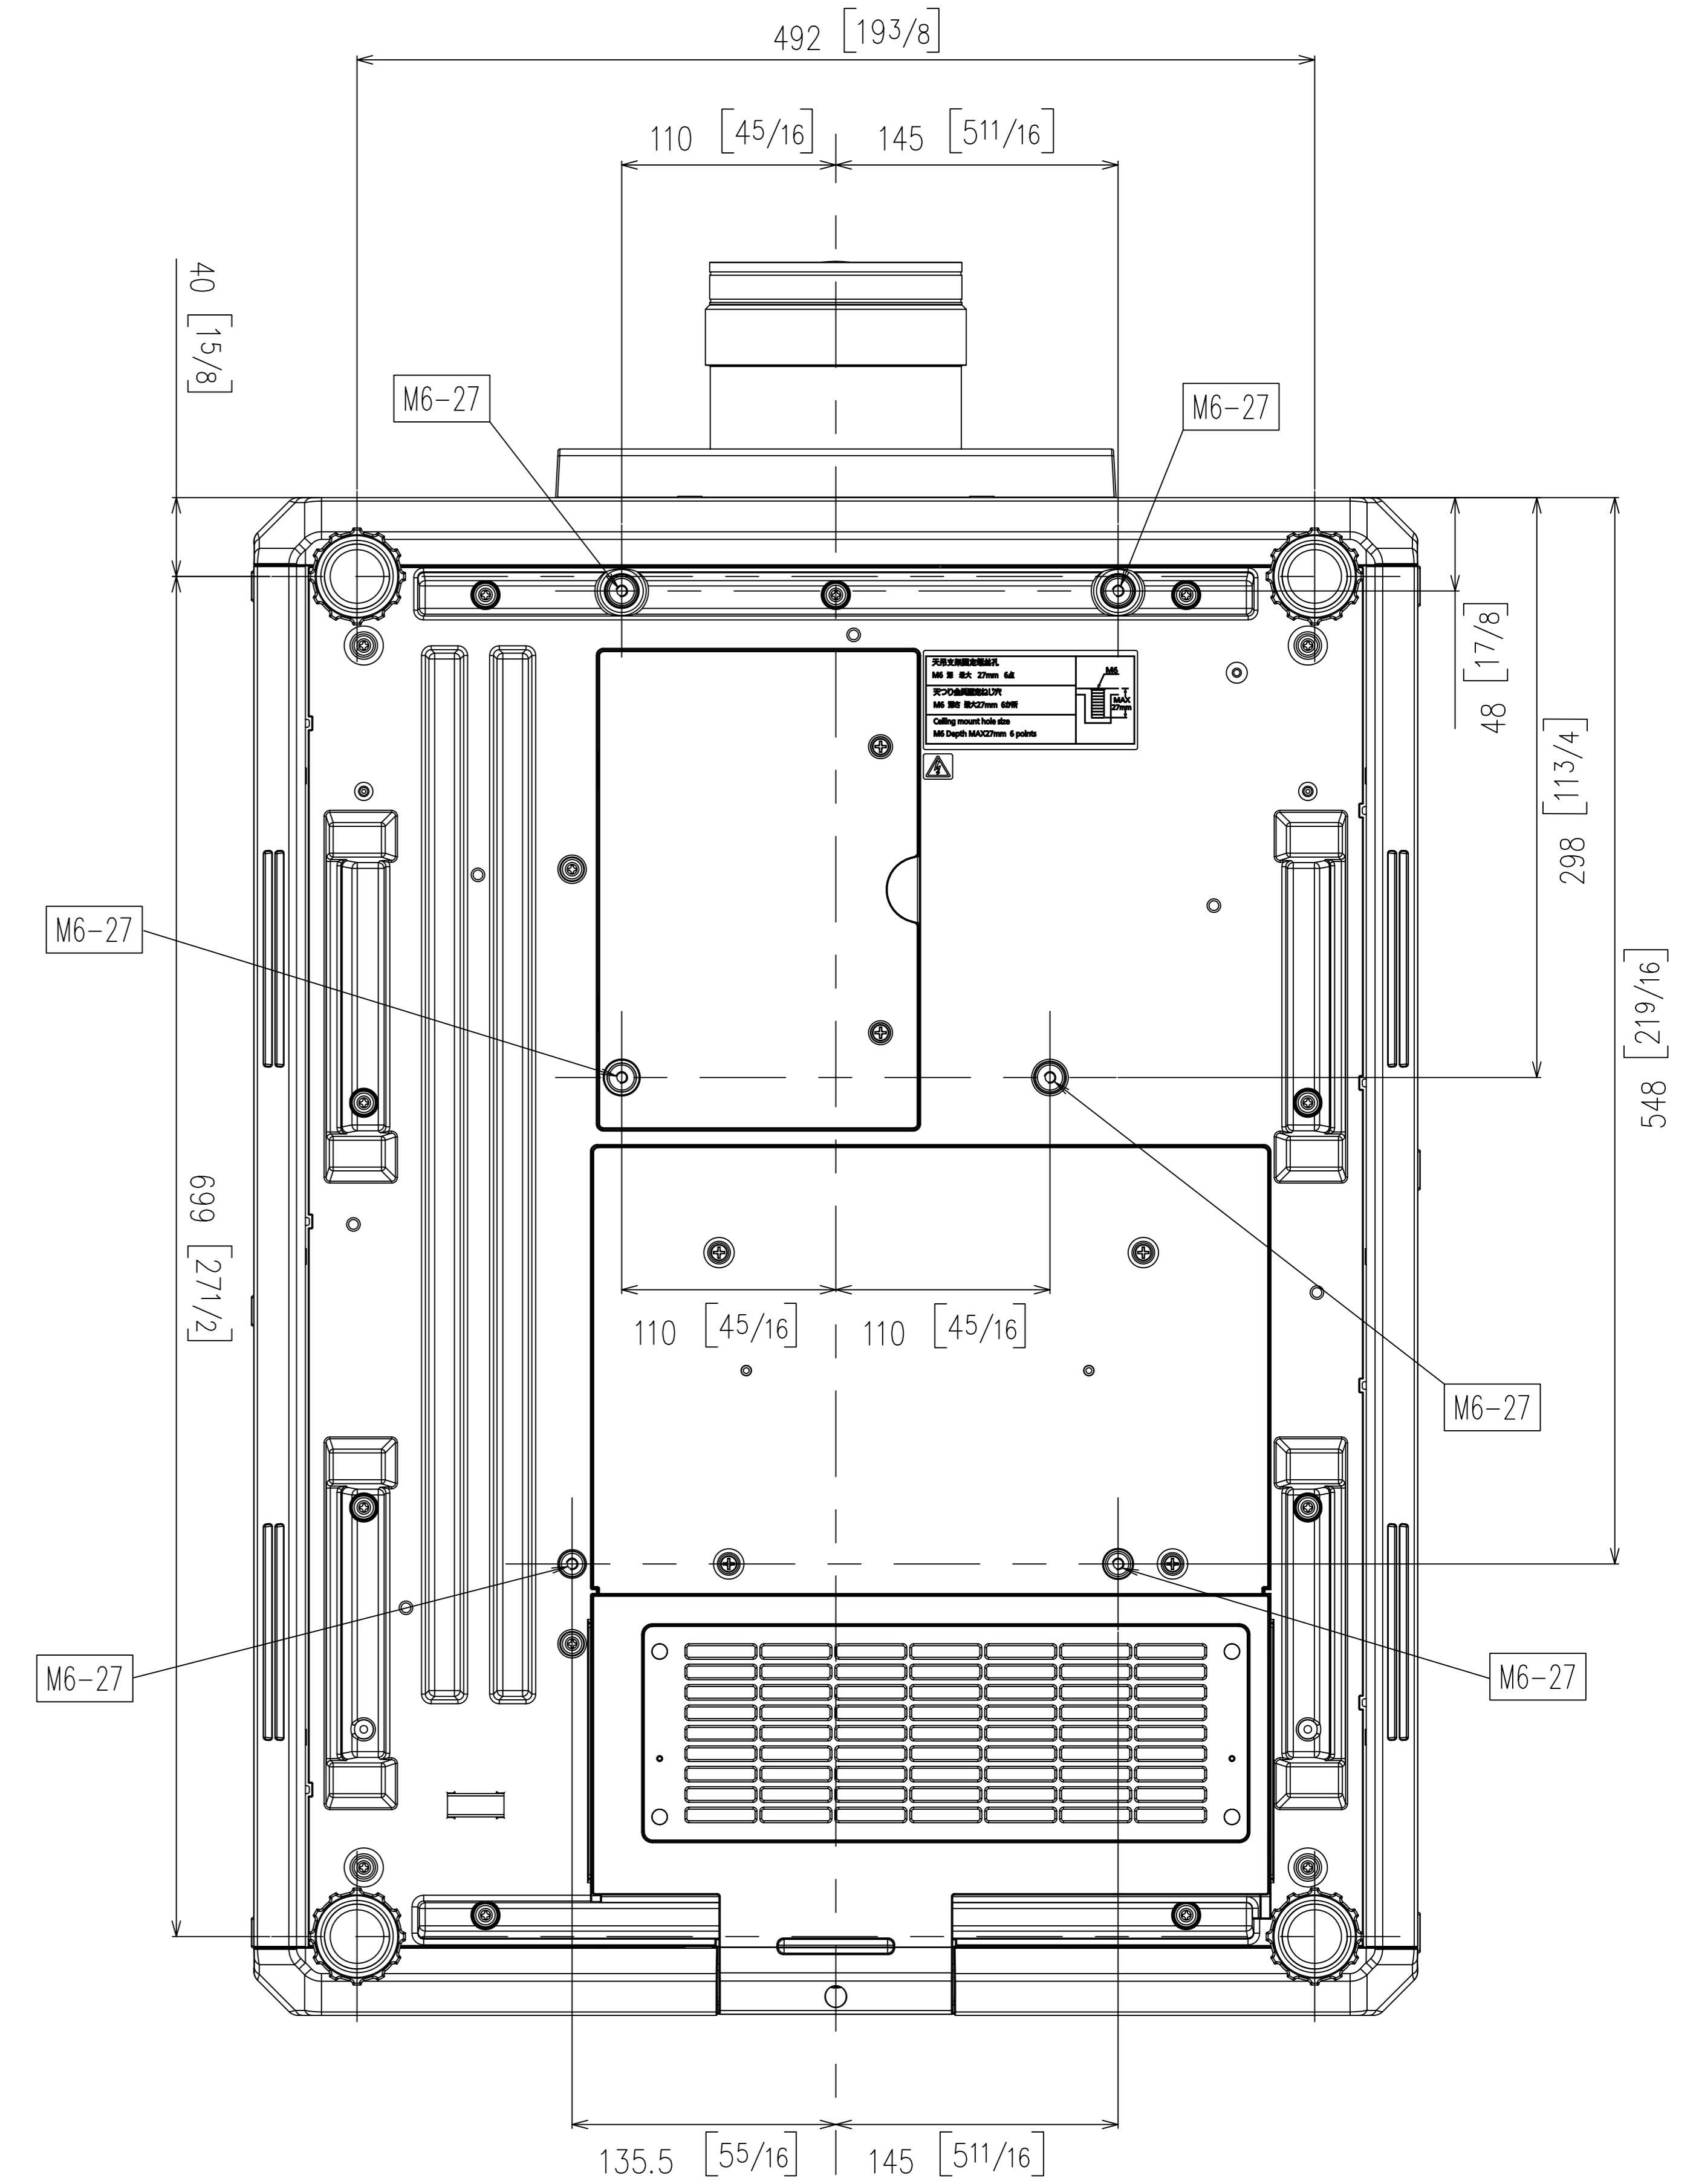

Panasonic Projector
PT-RQ35K Series

mm[inches]

Design and specifications subject to change without notice.
This shows the projector with the optional ET-D3LES20 lens