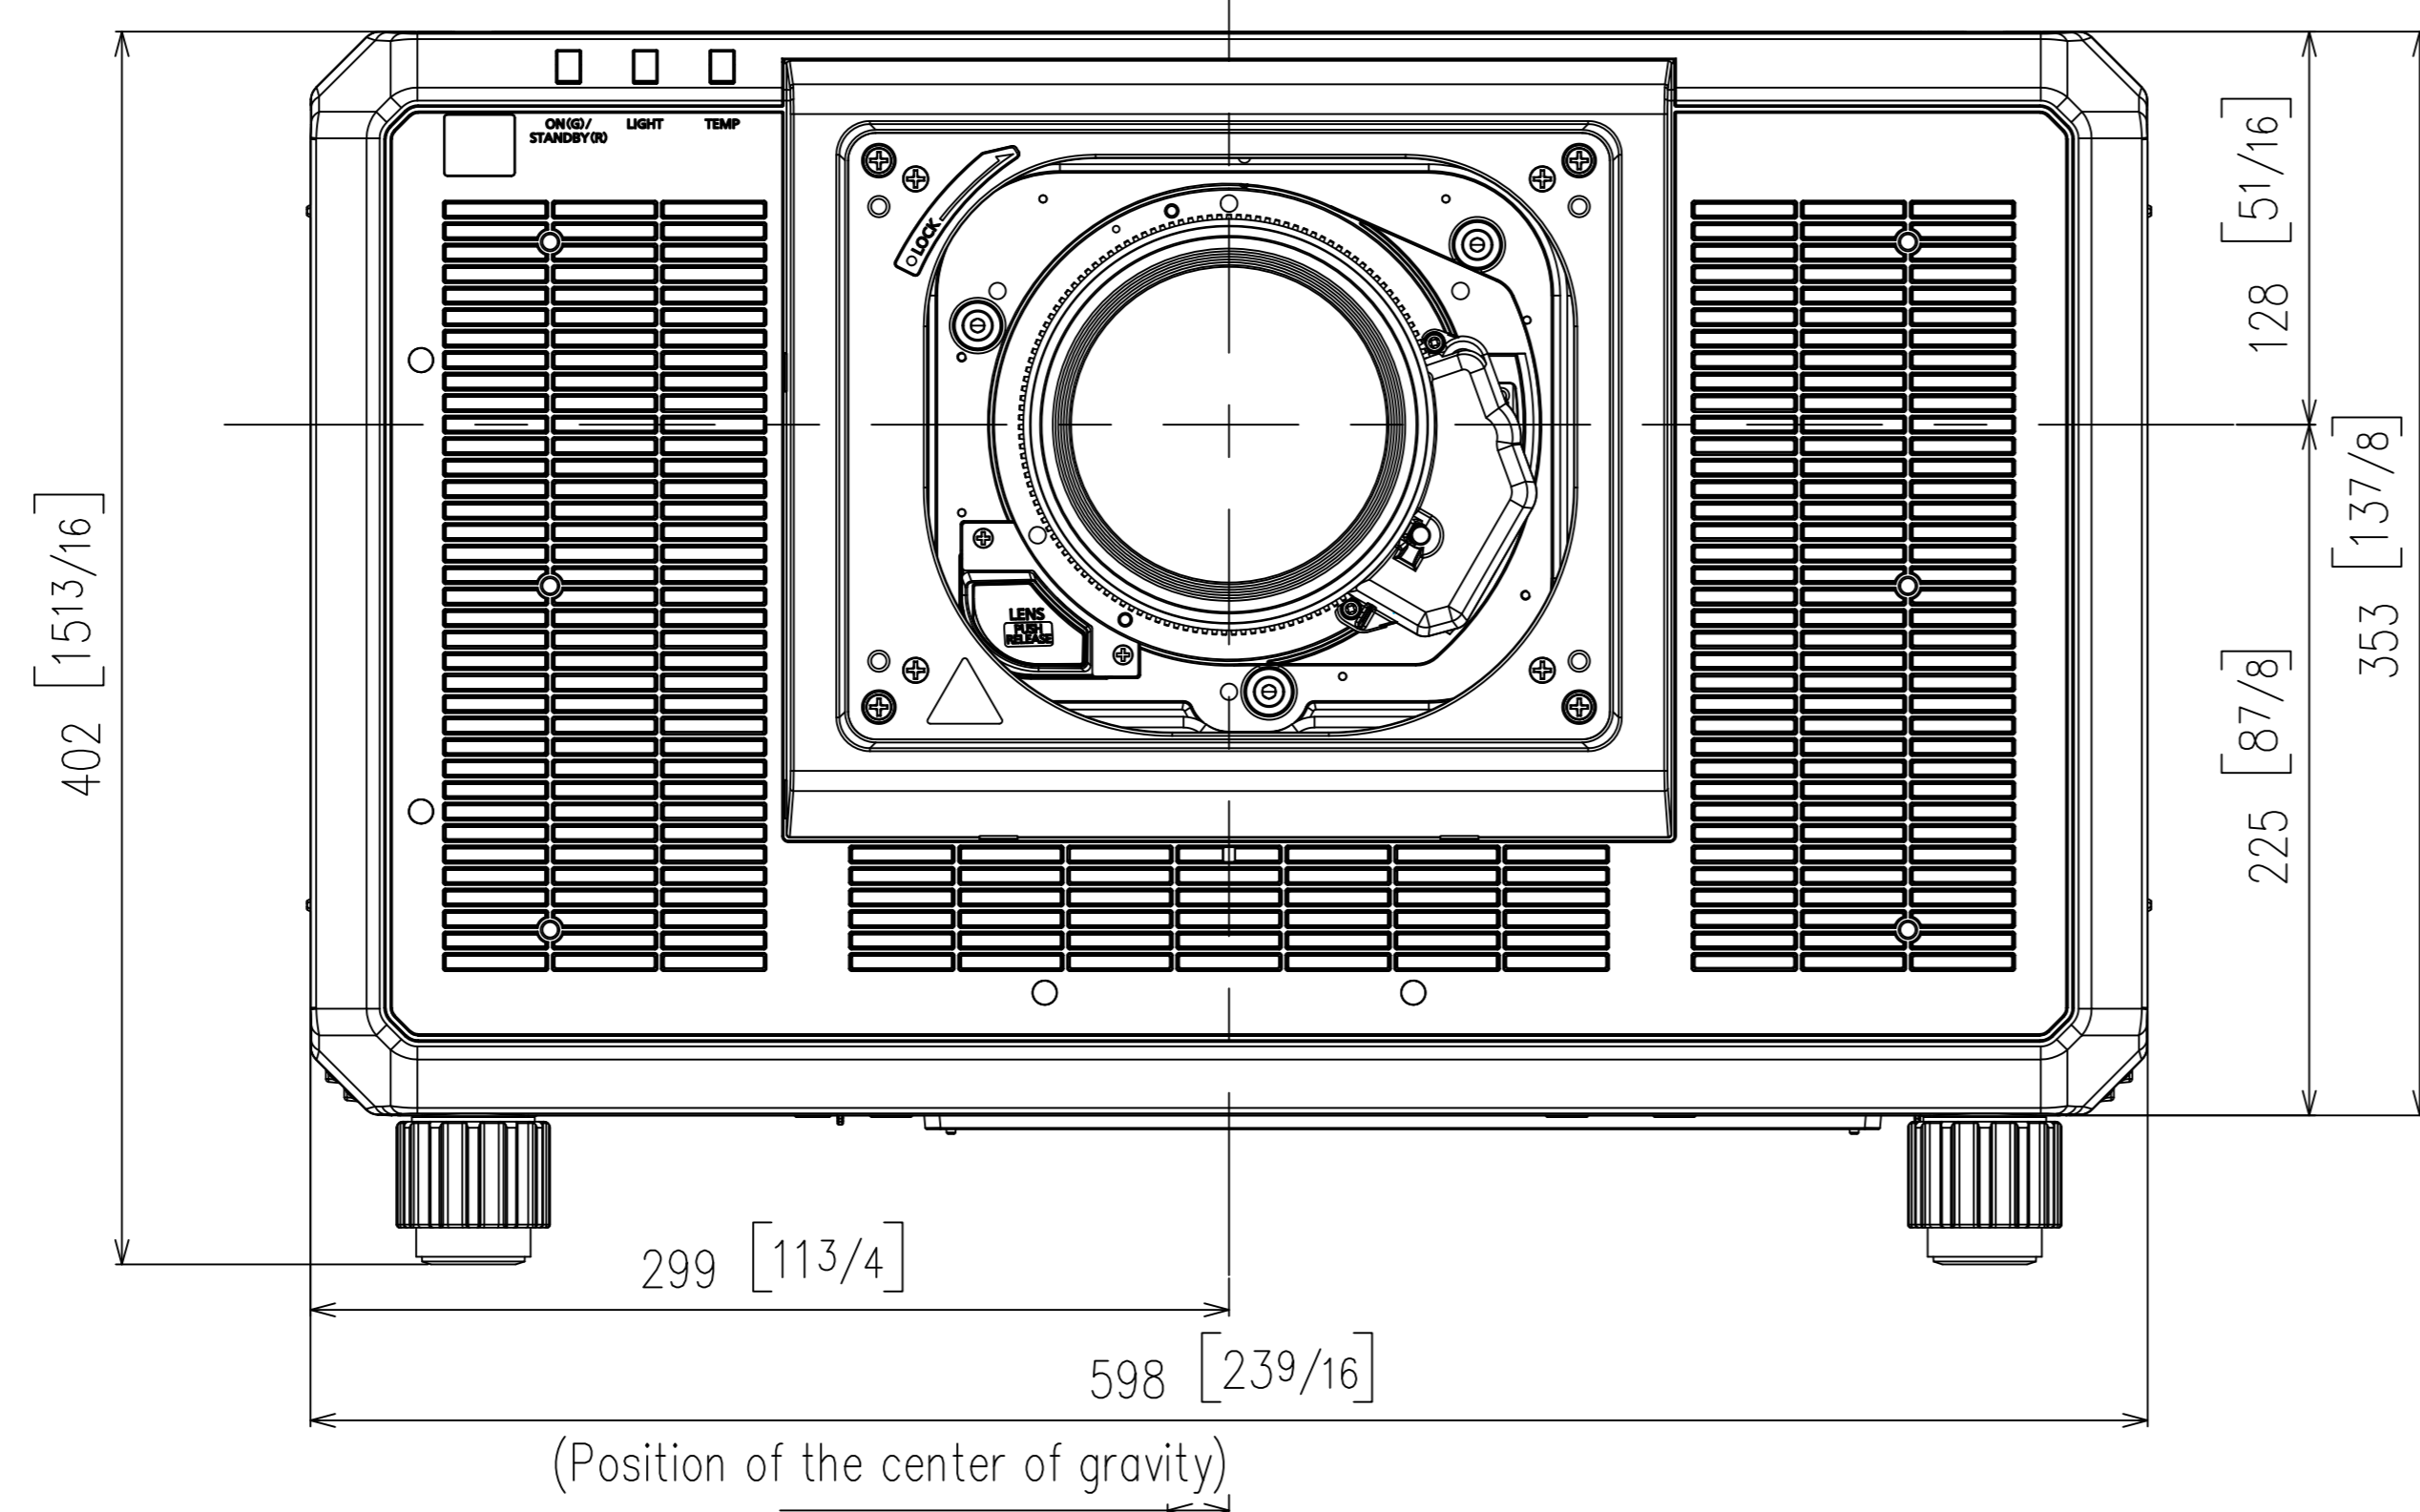

Panasonic Projector
PT-RQ35K Series

mm[inches]

Design and specifications subject to change without notice.
This shows the projector with the optional ET-D3LES20 lens